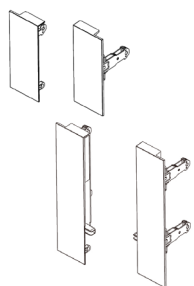

CEMUX

Gaveta H Box 167

Altura de 167 mm

CEMUX

Gaveta H Box 199

Altura de 199 mm

L (mm)	Soft-close		Push-open	
	Branco	Antracite	Branco	Antracite
300	H1303-300W	H1303-300G	H1303-300PW	H1303-300PG
350	H1303-350W	H1303-350G	H1303-350PW	H1303-350PG
400	H1303-400W	H1303-400G	H1303-400PW	H1303-400PG
450	H1303-450W	H1303-450G	H1303-450PW	H1303-450PG
500	H1303-500W	H1303-500G	H1303-500PW	H1303-500PG

Gaveta Interior H Box

CEMUX

CEMUX

CEMUX

Gaveta Interior H Box 84

Gaveta Interior H Box 167

Gaveta Interior H Box 199

Painel Frontal

Aplicável a todas as alturas de gaveta.

L (mm)	Acabamento	
	Branco	Antracite
1200	H1321200W	H1321200G

Fixador Frontal

Altura da gaveta	Acabamento	
	Branco	Antracite
84	H130200W	H130200G
116	—	—
167	H130500W	H130500G
199	H130800W	H130800G