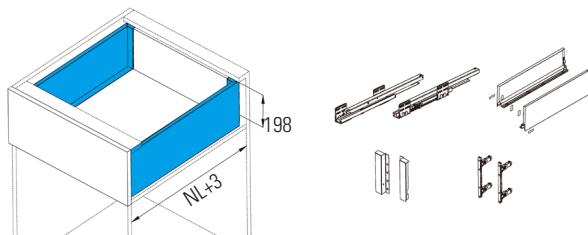

CEMUX

Gaveta H Box 167

Altura de 167 mm

CEMUX

Gaveta H Box 199

Altura de 199 mm

L (mm)	Soft-close		Push-open	
	Branco	Antracite	Branco	Antracite
300	H1303-300W	H1303-300G	H1303-300PW	H1303-300PG
350	H1303-350W	H1303-350G	H1303-350PW	H1303-350PG
400	H1303-400W	H1303-400G	H1303-400PW	H1303-400PG
450	H1303-450W	H1303-450G	H1303-450PW	H1303-450PG
500	H1303-500W	H1303-500G	H1303-500PW	H1303-500PG

L (mm)	Soft-close		Push-open	
	Branco	Antracite	Branco	Antracite
300	H1304-300W	H1304-300G	H1304-300PW	H1304-300PG
350	H1304-350W	H1304-350G	H1304-350PW	H1304-350PG
400	H1304-400W	H1304-400G	H1304-400PW	H1304-400PG
450	H1304-450W	H1304-450G	H1304-450PW	H1304-450PG
500	H1304-500W	H1304-500G	H1304-500PW	H1304-500PG