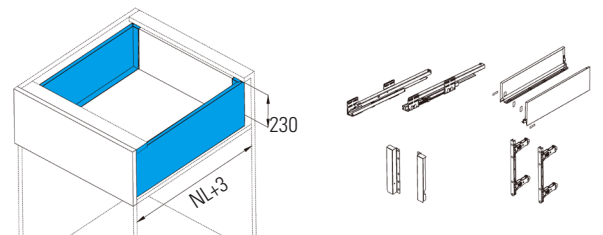

CEMUX

Gaveta H Box 167

Altura de 167 mm

CEMUX

Gaveta H Box 199

Altura de 199 mm

L (mm)	Soft-close		Push-open	
	Branco	Antracite	Branco	Antracite
300	H1303-300W	H1303-300G	H1303-300PW	H1303-300PG
350	H1303-350W	H1303-350G	H1303-350PW	H1303-350PG
400	H1303-400W	H1303-400G	H1303-400PW	H1303-400PG
450	H1303-450W	H1303-450G	H1303-450PW	H1303-450PG
500	H1303-500W	H1303-500G	H1303-500PW	H1303-500PG

L (mm)	Soft-close		Push-open	
	Branco	Antracite	Branco	Antracite
300	H1304-300W	H1304-300G	H1304-300PW	H1304-300PG
350	H1304-350W	H1304-350G	H1304-350PW	H1304-350PG
400	H1304-400W	H1304-400G	H1304-400PW	H1304-400PG
450	H1304-450W	H1304-450G	H1304-450PW	H1304-450PG
500	H1304-500W	H1304-500G	H1304-500PW	H1304-500PG