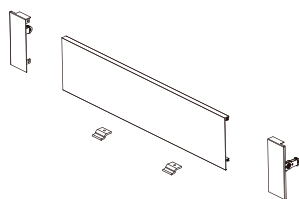

CEMUX

Gaveta H Box 167

Altura de 167 mm

CEMUX

Gaveta H Box 199

Altura de 199 mm

L (mm)	Soft-close		Push-open	
	Branco	Antracite	Branco	Antracite
300	H1303-300W	H1303-300G	H1303-300PW	H1303-300PG
350	H1303-350W	H1303-350G	H1303-350PW	H1303-350PG
400	H1303-400W	H1303-400G	H1303-400PW	H1303-400PG
450	H1303-450W	H1303-450G	H1303-450PW	H1303-450PG
500	H1303-500W	H1303-500G	H1303-500PW	H1303-500PG

Gaveta Interior H Box

CEMUX

CEMUX

CEMUX

Gaveta Interior H Box 84

Gaveta Interior H Box 167

Gaveta Interior H Box 199

Painel Frontal

Aplicável a todas as alturas de gaveta.

L (mm)	Acabamento	
	Branco	Antracite
1200	H1321200W	H1321200G

Fixador Frontal

Altura da gaveta	Acabamento	
	Branco	Antracite
84	H130200W	H130200G
116	—	—
167	H130500W	H130500G
199	H130800W	H130800G