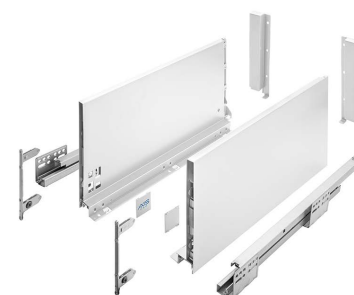

Acessórios para Gaveta Interior

Conector Frontal

Altura da gaveta	Acabamento	
	Branco	Antracite
Baixa	APA.CFGI.B	APA.CFGI.A
Média	APB.CFGI.B	APB.CFGI.A
Alta	APC.CFGI.B	APC.CFGI.A
Muito Alta	APD.CFGI.B	APD.CFGI.A

Cerco Lateral Quadrado

Aplicável a todas as alturas de gaveta.

L (mm)	Acabamento	
	Branco	Antracite
300	AP.CL.300B	AP.CL.300A
350	AP.CL.350B	AP.CL.350A
400	AP.CL.400B	AP.CL.400A
450	AP.CL.450B	AP.CL.450A
500	AP.CL.500B	AP.CL.500A
550	AP.CL.550B	AP.CL.550A

Painel Frontal

Com cerco apenas para gavetas Médias, Altas e Muito Altas.

Altura da gaveta	Acabamento	
	Branco	Antracite
Baixa	APA.PFGI.B	APA.PFGI.A
Média	APB.PFGI.B	APB.PFGI.A
Alta e Muito Alta	APD.PFGI.B	APD.PFGI.A