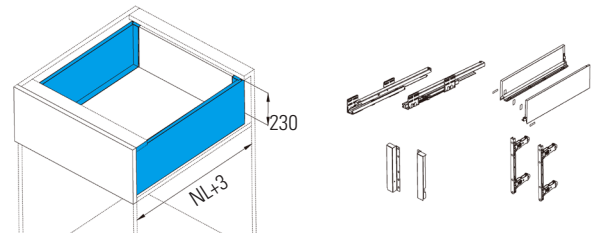

CEMUX

Gaveta H Box 167

Altura de 167 mm

CEMUX

Gaveta H Box 199

Altura de 199 mm

L (mm)	Soft-close		Push-open	
	Branco	Antracite	Branco	Antracite
300	H1303-300W	H1303-300G	H1303-300PW	H1303-300PG
350	H1303-350W	H1303-350G	H1303-350PW	H1303-350PG
400	H1303-400W	H1303-400G	H1303-400PW	H1303-400PG
450	H1303-450W	H1303-450G	H1303-450PW	H1303-450PG
500	H1303-500W	H1303-500G	H1303-500PW	H1303-500PG

L (mm)	Soft-close		Push-open	
	Branco	Antracite	Branco	Antracite
300	H1304-300W	H1304-300G	H1304-300PW	H1304-300PG
350	H1304-350W	H1304-350G	H1304-350PW	H1304-350PG
400	H1304-400W	H1304-400G	H1304-400PW	H1304-400PG
450	H1304-450W	H1304-450G	H1304-450PW	H1304-450PG
500	H1304-500W	H1304-500G	H1304-500PW	H1304-500PG