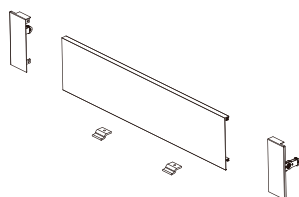

CEMUX

Gaveta H Box 167

Altura de 167 mm

CEMUX

Gaveta H Box 199

Altura de 199 mm

L (mm)	Soft-close		Push-open	
	Branco	Antracite	Branco	Antracite
300	H1303-300W	H1303-300G	H1303-300PW	H1303-300PG
350	H1303-350W	H1303-350G	H1303-350PW	H1303-350PG
400	H1303-400W	H1303-400G	H1303-400PW	H1303-400PG
450	H1303-450W	H1303-450G	H1303-450PW	H1303-450PG
500	H1303-500W	H1303-500G	H1303-500PW	H1303-500PG

Gaveta Interior H Box

CEMUX

CEMUX

CEMUX

Gaveta Interior H Box 84

Gaveta Interior H Box 167

Gaveta Interior H Box 199

Painel Frontal

Aplicável a todas as alturas de gaveta.

L (mm)	Acabamento	
	Branco	Antracite
1200	H1321200W	H1321200G

Fixador Frontal

Altura da gaveta	Acabamento	
	Branco	Antracite
84	H130200W	H130200G
116	—	—
167	H130500W	H130500G
199	H130800W	H130800G