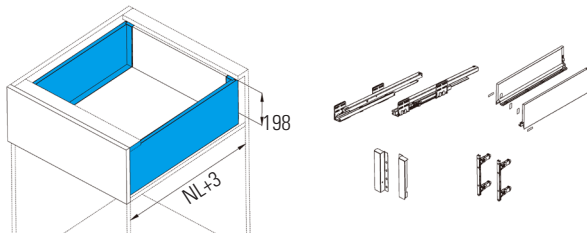

CEMUX

Gaveta H Box 167

Altura de 167 mm

CEMUX

Gaveta H Box 199

Altura de 199 mm

L (mm)	Soft-close		Push-open	
	Branco	Antracite	Branco	Antracite
300	H1303-300W	H1303-300G	H1303-300PW	H1303-300PG
350	H1303-350W	H1303-350G	H1303-350PW	H1303-350PG
400	H1303-400W	H1303-400G	H1303-400PW	H1303-400PG
450	H1303-450W	H1303-450G	H1303-450PW	H1303-450PG
500	H1303-500W	H1303-500G	H1303-500PW	H1303-500PG

L (mm)	Soft-close		Push-open	
	Branco	Antracite	Branco	Antracite
300	H1304-300W	H1304-300G	H1304-300PW	H1304-300PG
350	H1304-350W	H1304-350G	H1304-350PW	H1304-350PG
400	H1304-400W	H1304-400G	H1304-400PW	H1304-400PG
450	H1304-450W	H1304-450G	H1304-450PW	H1304-450PG
500	H1304-500W	H1304-500G	H1304-500PW	H1304-500PG