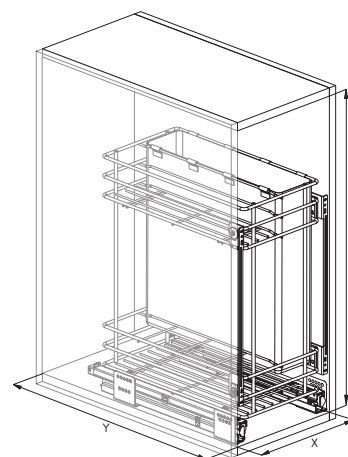

Cesto portapane e bottiglie
con guide ad estrazione totale
e soft closing.

Bread and bottle basket,
full extension slides
with soft closing.

007G
GREEN LINE

INFO

GUIDE SIGE - SIGE SLIDES

> <	X	Y	Z	KG
300	260-268	445 495	520	30
400	360-368	445 495	520	30