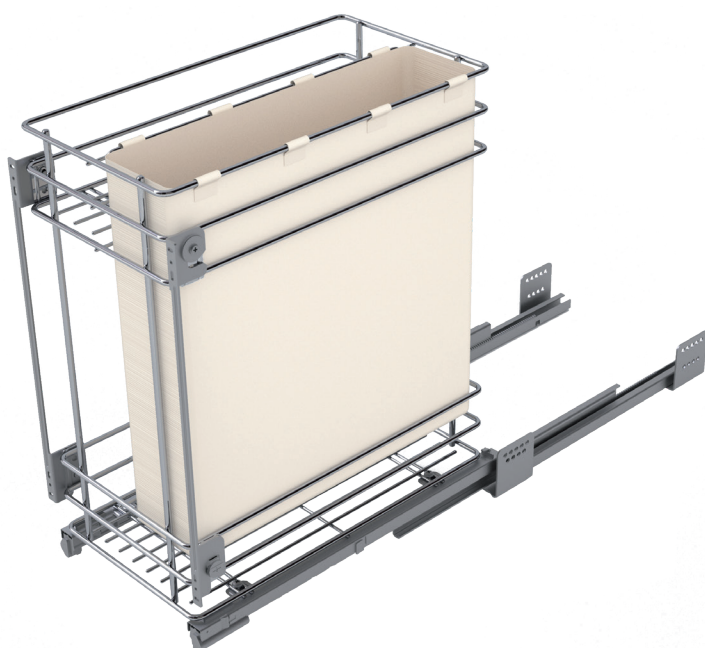

Cesto portapane e bottiglie
con guide ad estrazione totale
e soft closing.

Bread and bottle basket,
full extension slides
with soft closing.

007G
GREEN LINE

INFO

GUIDE SIGE - SIGE SLIDES

> <	X	Y	Z	KG
300	260-268	445 495	520	30
400	360-368	445 495	520	30

FINITURE - FINISH

Cromo - Chrome

Grigio - Grey

Orione - Orion