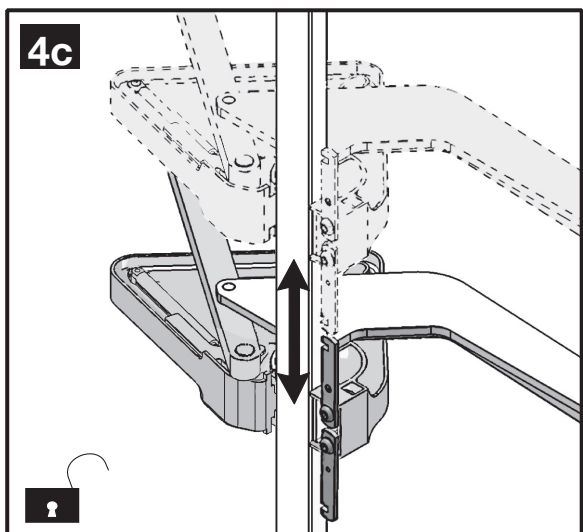

CABINET WITH VERTICAL WOODEN CROSS

CABINET WITHOUT VERTICAL WOODEN CROSS

	A	B
MOD 400	min 760 mm	min 360 mm
MOD 450	min 860 mm	min 410 mm
MOD 500	min 960 mm	min 460 mm
MOD 600	min 960 mm	min 560 mm

1 CABINET WITH VERTICAL WOODEN CROSS

CABINET WITHOUT VERTICAL WOODEN CROSS

	A	C
MOD 400	min 760 mm	326 mm
MOD 450	min 860 mm	376 mm
MOD 500	min 960 mm	426 mm
MOD 600	min 960 mm	526 mm

	A	C
MOD 400	min 760 mm	326 mm
MOD 450	min 860 mm	376 mm
MOD 500	min 960 mm	426 mm
MOD 600	min 960 mm	526 mm

Screws not included.

4

5

6

7