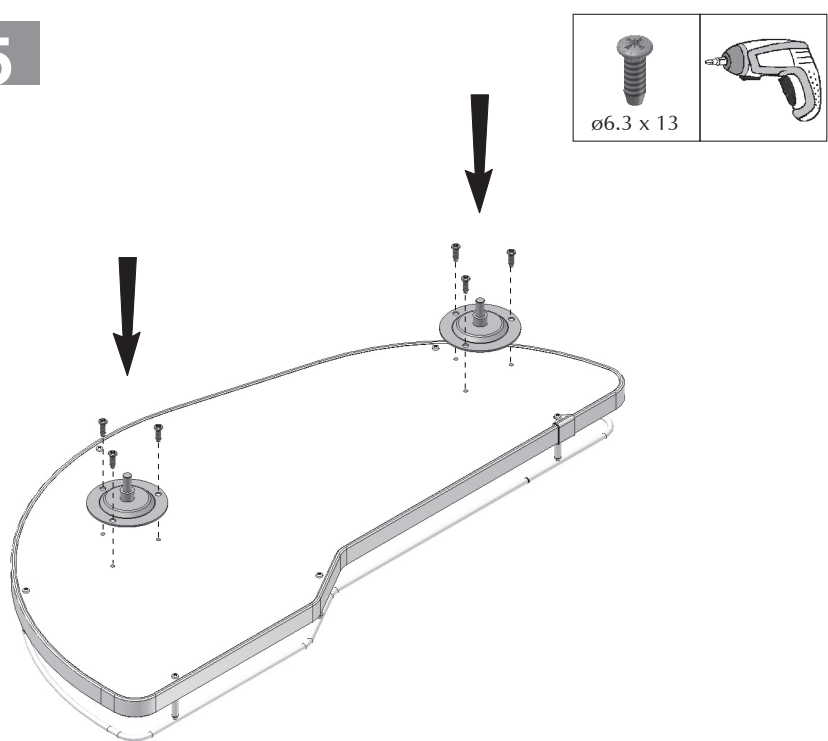

CABINET WITH VERTICAL WOODEN CROSS

CABINET WITHOUT VERTICAL WOODEN CROSS

	A	B
MOD 400	min 760 mm	min 360 mm
MOD 450	min 860 mm	min 410 mm
MOD 500	min 960 mm	min 460 mm
MOD 600	min 960 mm	min 560 mm

1 CABINET WITH VERTICAL WOODEN CROSS

CABINET WITHOUT VERTICAL WOODEN CROSS

	A	C
MOD 400	min 760 mm	326 mm
MOD 450	min 860 mm	376 mm
MOD 500	min 960 mm	426 mm
MOD 600	min 960 mm	526 mm

	A	C
MOD 400	min 760 mm	326 mm
MOD 450	min 860 mm	376 mm
MOD 500	min 960 mm	426 mm
MOD 600	min 960 mm	526 mm

Screws not included.

4

5

6

7