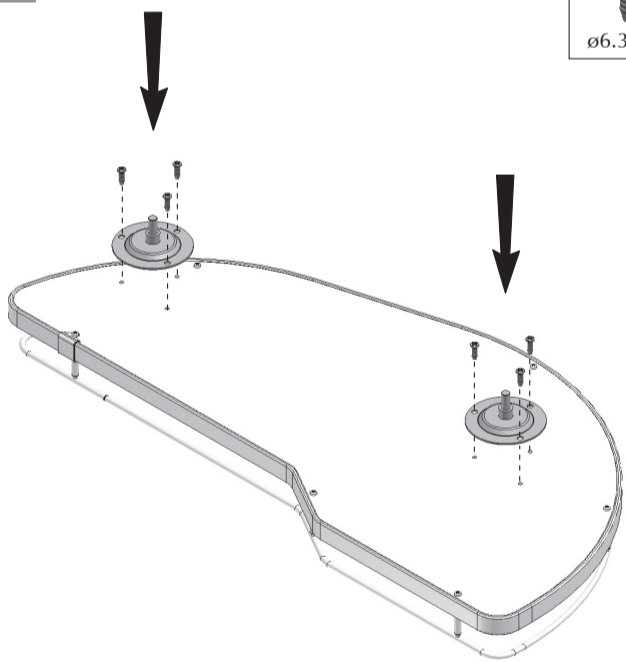

CABINET WITH VERTICAL WOODEN CROSS

CABINET WITHOUT VERTICAL WOODEN CROSS

	A	B
MOD 400	min 760 mm	min 360 mm
MOD 450	min 860 mm	min 410 mm
MOD 500	min 960 mm	min 460 mm
MOD 600	min 960 mm	min 560 mm

1 CABINET WITH VERTICAL WOODEN CROSS

	A	C
MOD 400	min 760 mm	326 mm
MOD 450	min 860 mm	376 mm
MOD 500	min 960 mm	426 mm
MOD 600	min 960 mm	526 mm

CABINET WITHOUT VERTICAL WOODEN CROSS

	A	C
MOD 400	min 760 mm	326 mm
MOD 450	min 860 mm	376 mm
MOD 500	min 960 mm	426 mm
MOD 600	min 960 mm	526 mm

Screws not included.

4

5

6

7