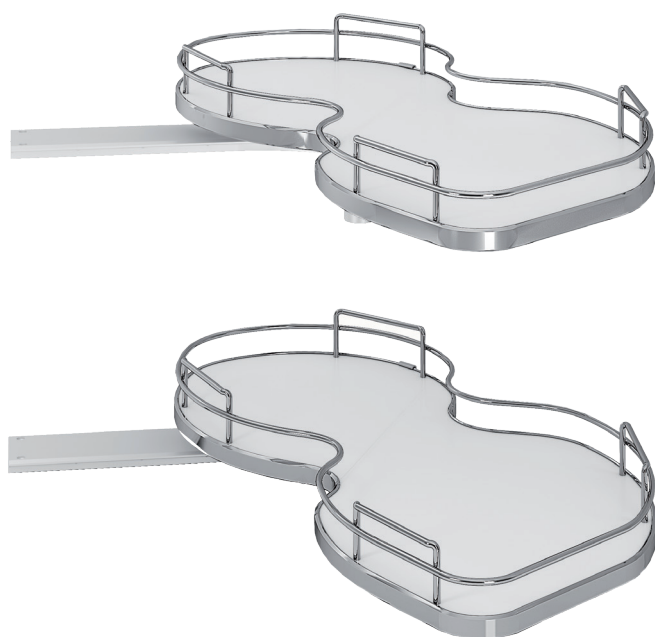

371i

INFINITY LINE

Ripiani estraibili per angolo base, due unità fondo in nobilitato con ringhiera cromata. Versione dx e sx.

Pull-out shelves for corner cabinet, two melaminated bottom shelves with chromed wire rail. Right and left version.

INFO

> <	X	X2	Y	KG
800	760	400	490	25
900	860	450	490	25
900	860	500	490	25
1000	910	600	490	25

OPTIONAL

371K

Kit supporto in metallo sx o dx.
Metal support kit left or right.

371 SOFT

Kit soft.
Kit soft.

FINITURE - FINISH