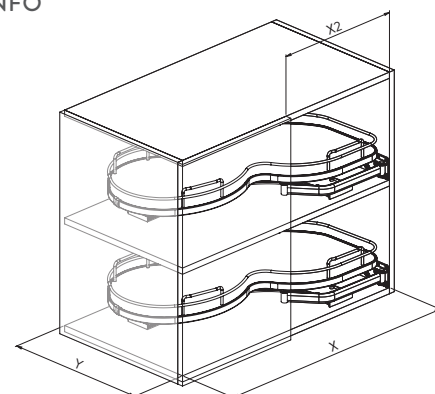

371i

INFINITY LINE

Ripiani estraibili per angolo base, due unità fondo in nobilitato con ringhiera cromata. Versione dx e sx.

Pull-out shelves for corner cabinet, two melaminated bottom shelves with chromed wire rail. Right and left version.

INFO

> <	X	X2	Y	KG
800	760	400	490	25
900	860	450	490	25
900	860	500	490	25
1000	910	600	490	25

OPTIONAL

371K

Kit supporto in metallo sx o dx.
Metal support kit left or right.

371 SOFT

Kit soft.
Kit soft.

FINITURE - FINISH