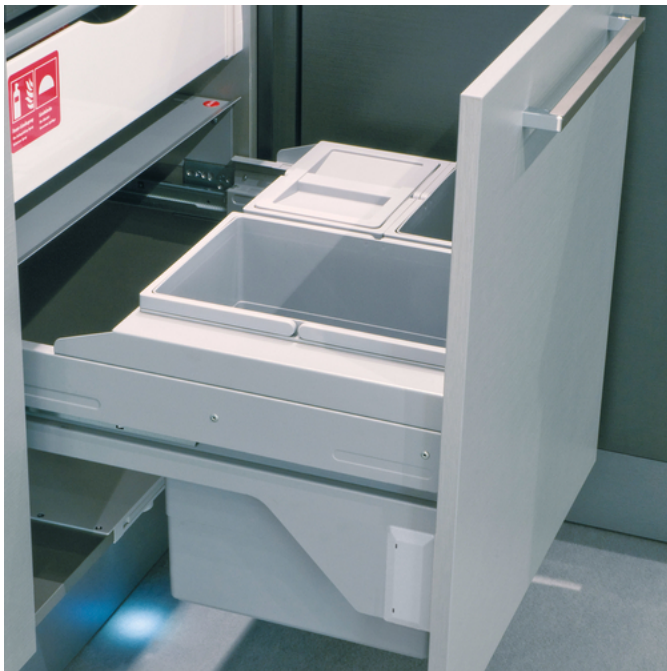

CARGO SOFT

Hailo AS Cargo Soft short 600
20/10/10/D

3610681

GTIN: 4007126362568

For cabinets with front-mount-door of 600 mm width

SLIDE

3 BUCKET

40 l

TOTAL

FOR CABINET WIDTH:

60 cm

DESCRIPTION

Extra-short waste-recycling-system for fully equipped sink-cabinets

SPECIFICATIONS

Type of installation	Slide	yes
Cabinet-width min. (cm)		60
Cabinet-width max. (cm)		60
available Cabinet-depth min. (mm)		450
Sidewall mounted		yes
Slides		covered, dampened slides with self-closing device
Side-wall thickness (mm)		16 - 19 (self-adjusting)
Product dimensions (WxDxH) (mm)		562 - 568 x 332 x 370
Packing dimensions (WxDxH) (mm)		490 x 320 x 620
System-depth (mm)		448
Number of bins		3
Lid		Sheet metal system Lid + Lid for 10 l

SKETCHES

Capacity (l)	1 x 20 + 2 x 10
Total volume (l)	40
Color metal parts	silver-coloured
Color plastic parts	light-grey
Weight incl. packing (kg)	12,2