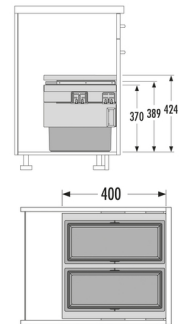

CARGO SYNCHRO

Hailo AS Cargo Synchro 450
18/18

3608471

GTIN: 4007126368348

For front-mount-door cabinets of 450 mm width

SLIDE

2 BUCKET

36 l

TOTAL

FOR CABINET WIDTH:

45 cm

SPECIFICATIONS

Type of installation Slide	yes
Cabinet-width min. (cm)	45
Cabinet-width max. (cm)	45
available Cabinet-depth min. (mm)	405
Sidewall mounted	yes
Slides	covered, dampened slides with self-closing device with fully synchronized over-travel
Side-wall thickness (mm)	16-19
Product dimensions (WxDxH) (mm)	412-418 x 400 x 424
Packing dimensions (WxDxH) (mm)	555 x 280 x 490
System-depth (mm)	400
Lid	Pullout metal/plastic system lid, with anti-slip rubber mat
Number of bins	2
Total volume (l)	36
Color metal parts	slate-grey
Color plastic parts	slate-grey

SKETCHES

Weight incl. packing (kg)

10,2
