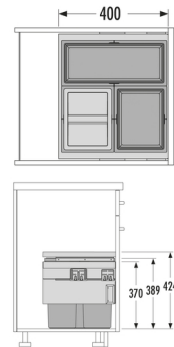

CARGO SYNCHRO

Hailo AS Cargo Synchro 500
18/13/13/D

3608531

GTIN: 4007126368324

For front-mount-door cabinets of 500 mm width

SLIDE

3 BUCKET

44 l

TOTAL

FOR CABINET WIDTH:

50 cm

SPECIFICATIONS

Type of installation Slide	yes
Cabinet-width min. (cm)	50
Cabinet-width max. (cm)	50
available Cabinet-depth min. (mm)	405
Sidewall mounted	yes
Slides	covered, dampened slides with self-closing device with fully synchronized over-travel
Side-wall thickness (mm)	16-19
Product dimensions (WxDxH) (mm)	462-468 x 400 x 424
Packing dimensions (WxDxH) (mm)	645 x 400 x 440
System-depth (mm)	400
Lid	1 + Pullout metal/ plastic system lid, with anti-slip rubber mat
Number of bins	3
Total volume (l)	44
Color metal parts	slate-grey
Color plastic parts	slate-grey

SKETCHES

Weight incl. packing (kg)

11,5
