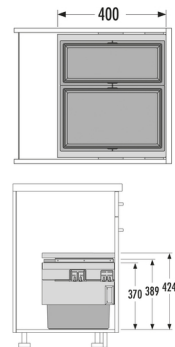

CARGO SYNCHRO

Hailo AS Cargo Synchro 500
28/18

3608521

GTIN: 4007126368331

For front-mount-door cabinets of 500 mm width

SLIDE

2 BUCKET

46 l

TOTAL

FOR CABINET WIDTH:

50 cm

SPECIFICATIONS

Type of installation Slide	yes
Cabinet-width min. (cm)	50
Cabinet-width max. (cm)	50
available Cabinet-depth min. (mm)	405
Sidewall mounted	yes
Slides	covered, dampened slides with self-closing device with fully synchronized over-travel
Side-wall thickness (mm)	16-19
Product dimensions (WxDxH) (mm)	462-468 x 400 x 424
Packing dimensions (WxDxH) (mm)	645 x 400 x 440
System-depth (mm)	400
Lid	Pullout metal/plastic system lid, with anti-slip rubber mat
Number of bins	2
Total volume (l)	46
Color metal parts	slate-grey
Color plastic parts	slate-grey

SKETCHES

Weight incl. packing (kg)

11,2
