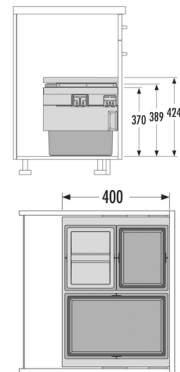

CARGO SYNCHRO

Hailo AS Cargo Synchro 600
28/13/13/D

3608631

GTIN: 4007126368300

For front-mount-door cabinets of 600 mm width

SLIDE

3 BUCKET

54 l

TOTAL

FOR CABINET WIDTH:

60 cm

SPECIFICATIONS

Type of installation Slide	yes
Cabinet-width min. (cm)	60
Cabinet-width max. (cm)	60
available Cabinet-depth min. (mm)	405
Sidewall mounted	yes
Slides	covered, dampened slides with self-closing device with fully synchronized over-travel
Side-wall thickness (mm)	16-19
Packing dimensions (WxDxH) (mm)	575 x 340 x 480
Product dimensions (WxDxH) (mm)	562-568 x 400 x 424
System-depth (mm)	400
Lid	1 + Pullout metal/ plastic system lid, with anti-slip rubber mat
Number of bins	3
Total volume (l)	54
Color metal parts	slate-grey
Color plastic parts	slate-grey

SKETCHES

Weight incl. packing (kg)

12,1
