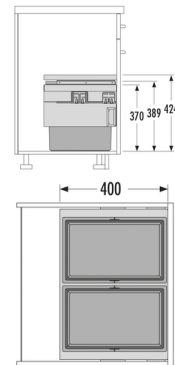

CARGO SYNCHRO

Hailo AS Cargo Synchro 600
28/28

3608621

GTIN: 4007126368317

For front-mount-door cabinets of 600 mm width

SLIDE

2 BUCKET

56 l

TOTAL

FOR CABINET WIDTH:

60 cm

SPECIFICATIONS

Type of installation Slide	yes
Cabinet-width min. (cm)	60
Cabinet-width max. (cm)	60
available Cabinet-depth min. (mm)	405
Sidewall mounted	yes
Slides	covered, dampened slides with self-closing device with fully synchronized over-travel
Side-wall thickness (mm)	16-19
Product dimensions (WxDxH) (mm)	562-568 x 400 x 424
Packing dimensions (WxDxH) (mm)	575 x 340 x 480
System-depth (mm)	400
Lid	Pullout metal/plastic system lid, with anti-slip rubber mat
Number of bins	2
Total volume (l)	56
Color metal parts	slate-grey
Color plastic parts	slate-grey

SKETCHES

Weight incl. packing (kg)

11,8
