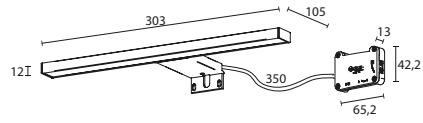

TECHNICAL DRAWING

CELIA 303 - 26686CI CELIA 303 - E27577CI
CELIA 303 -E26686CI CELIA 303 -E27571CI