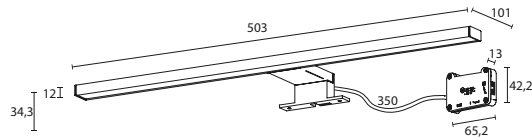

CELIA 503 - E26756CI