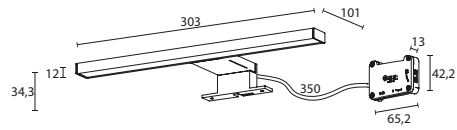

LIGHT BEAM

PHOTOMETRIC CURVES

CELIA 503 mm

TECHNICAL INFORMATION

REF	Max. Power	Color Temp.	Luminous flux	Installation
26687CI	10W	5700 K	710 lm	Cabinet, Wooden backing, Mirror
E26687CI	10W	5700 K	710 lm	Wooden backing
E26756CI	10W	5700 K	710 lm	Cabinet special extension
E27572CI	10W	4000 K	710 lm	Cabinet, Wooden backing, Mirror (multifixing lifter)
E27578CI	10W	4000 K	710 lm	Cabinet, Wooden backing, Mirror

LIGHT BEAM

PHOTOMETRIC CURVES

CELIA 803 mm

TECHNICAL INFORMATION

REF	Power	Color Temp.	Luminous flux	Installation
26757CI	15W	5700 K	968 lm	Wooden backing

LIGHT BEAM

PHOTOMETRIC CURVES

TECHNICAL DRAWING

CELIA 303 - 26686CI CELIA 303 - E27577CI
 CELIA 303 -E26686CI CELIA 303 -E27571CI

CELIA 503 - 26687CI CELIA 503 -E27572CI
 CELIA 503 - E26687CI CELIA 503 - E27578CI

CELIA 803 - E26757CI

CELIA 303 -E26685CI