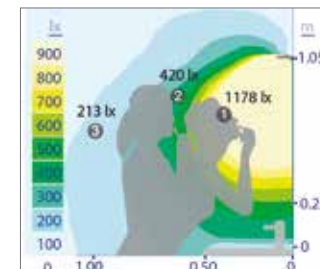

LIGHT BEAM

PHOTOMETRIC CURVES

CELIA 503 mm

TECHNICAL INFORMATION

REF	Max. Power	Color Temp.	Luminous flux	Installation
26687CI	10W	5700 K	710 lm	Cabinet, Wooden backing, Mirror
E26687CI	10W	5700 K	710 lm	Wooden backing
E26756CI	10W	5700 K	710 lm	Cabinet special extension
E27572CI	10W	4000 K	710 lm	Cabinet, Wooden backing, Mirror (multifixing lifter)
E27578CI	10W	4000 K	710 lm	Cabinet, Wooden backing, Mirror

LIGHT BEAM

PHOTOMETRIC CURVES

CELIA 803 mm

TECHNICAL INFORMATION

REF	Power	Color Temp.	Luminous flux	Installation
26757CI	15W	5700 K	968 lm	Wooden backing

LIGHT BEAM

PHOTOMETRIC CURVES

TECHNICAL DRAWING