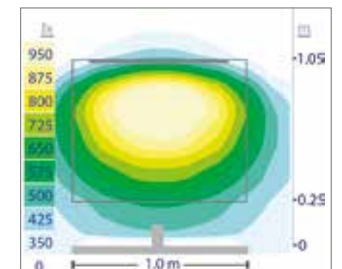

LIGHT BEAM

PHOTOMETRIC CURVES

CELIA 503 mm

TECHNICAL INFORMATION

REF	Max. Power	Color Temp.	Luminous flux	Installation
26687CI	10W	5700 K	710 lm	Cabinet, Wooden backing, Mirror
E26687CI	10W	5700 K	710 lm	Wooden backing
E26756CI	10W	5700 K	710 lm	Cabinet special extension
E27572CI	10W	4000 K	710 lm	Cabinet, Wooden backing, Mirror (multifixing lifter)
E27578CI	10W	4000 K	710 lm	Cabinet, Wooden backing, Mirror

LIGHT BEAM

PHOTOMETRIC CURVES

CELIA 803 mm

TECHNICAL INFORMATION

REF	Power	Color Temp.	Luminous flux	Installation
26757CI	15W	5700 K	968 lm	Wooden backing

LIGHT BEAM

PHOTOMETRIC CURVES

TECHNICAL DRAWING