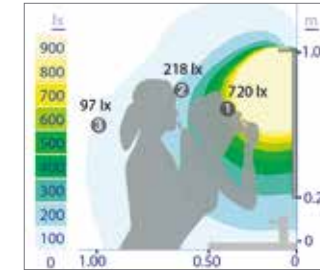

CELIA

LED

mm: 303 · 503 · 803

Body: Aluminium - ABS
Difusser: EBIREX

DRIVER
LESS

4000 K

5700 K

CELIA 303 mm

LIGHT BEAM

PHOTOMETRIC CURVES

CELIA 503 mm

TECHNICAL INFORMATION

REF	Max. Power	Color Temp.	Luminous flux	Installation
26687CI	10W	5700 K	710 lm	Cabinet, Wooden backing, Mirror
E26687CI	10W	5700 K	710 lm	Wooden backing
E26756CI	10W	5700 K	710 lm	Cabinet special extension
E27572CI	10W	4000 K	710 lm	Cabinet, Wooden backing, Mirror (multifixing lifter)
E27578CI	10W	4000 K	710 lm	Cabinet, Wooden backing, Mirror

LIGHT BEAM

PHOTOMETRIC CURVES

CELIA 803 mm

TECHNICAL INFORMATION

REF	Power	Color Temp.	Luminous flux	Installation
26757CI	15W	5700 K	968 lm	Wooden backing

LIGHT BEAM

PHOTOMETRIC CURVES

TECHNICAL DRAWING