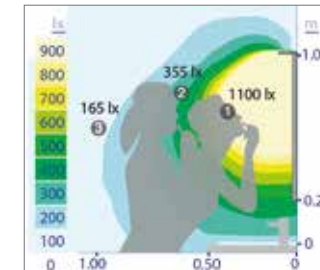

LIGHT BEAM

PHOTOMETRIC CURVES

CELIA 503 mm

TECHNICAL INFORMATION

REF	Max. Power	Color Temp.	Luminous flux	Installation
26687CI	10W	5700 K	710 lm	Cabinet, Wooden backing, Mirror
E26687CI	10W	5700 K	710 lm	Wooden backing
E26756CI	10W	5700 K	710 lm	Cabinet special extension
E27572CI	10W	4000 K	710 lm	Cabinet, Wooden backing, Mirror (multifixing lifter)
E27578CI	10W	4000 K	710 lm	Cabinet, Wooden backing, Mirror

LIGHT BEAM

PHOTOMETRIC CURVES

CELIA 803 mm

TECHNICAL INFORMATION

REF	Power	Color Temp.	Luminous flux	Installation
26757CI	15W	5700 K	968 lm	Wooden backing

LIGHT BEAM

PHOTOMETRIC CURVES

TECHNICAL DRAWING