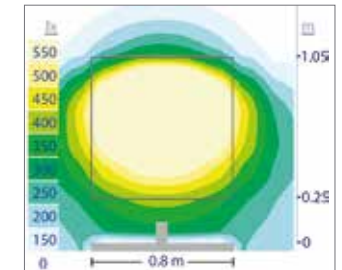

LIGHT BEAM

PHOTOMETRIC CURVES

CELIA 503 mm

TECHNICAL INFORMATION

REF	Max. Power	Color Temp.	Luminous flux	Installation
26687CI	10W	5700 K	710 lm	Cabinet, Wooden backing, Mirror
E26687CI	10W	5700 K	710 lm	Wooden backing
E26756CI	10W	5700 K	710 lm	Cabinet special extension
E27572CI	10W	4000 K	710 lm	Cabinet, Wooden backing, Mirror (multifixing lifter)
E27578CI	10W	4000 K	710 lm	Cabinet, Wooden backing, Mirror

LIGHT BEAM

PHOTOMETRIC CURVES

CELIA 803 mm

TECHNICAL INFORMATION

REF	Power	Color Temp.	Luminous flux	Installation
26757CI	15W	5700 K	968 lm	Wooden backing

LIGHT BEAM

PHOTOMETRIC CURVES

TECHNICAL DRAWING