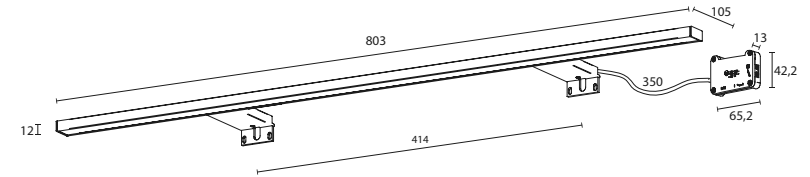

CELIA 803 - E26757CI