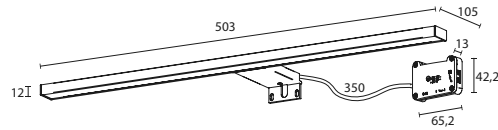

CELIA 503 - 26687CI CELIA 503 -E27572CI
CELIA 503 - E26687CI CELIA 503 - E27578CI