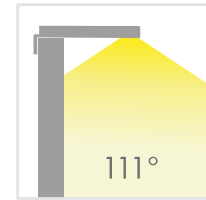

CELIA

LED

mm: 303 · 503 · 803

Body: Aluminium - ABS
Difusser: EBIREX

DRIVER
LESS

4000 K

5700 K

CELIA 303 mm

TECHNICAL INFORMATION

REF	Max. Power	Color Temp.	Luminous flux	Installation
26686CI	7W	5700 K	417 lm	Cabinet, Wooden backing, Mirror
E26686CI	7W	5700 K	417 lm	Wooden backing
E26685CI	7W	5700 K	417 lm	Cabinet special extension
E27577CI	7W	4000 K	417 lm	Cabinet, Wooden backing, Mirror
E27571CI	7W	4000 K	417 lm	Cabinet, Wooden backing, Mirror (multifixing lifter)

LIGHT BEAM

PHOTOMETRIC CURVES

CELIA 503 mm

TECHNICAL INFORMATION

REF	Max. Power	Color Temp.	Luminous flux	Installation
26687CI	10W	5700 K	710 lm	Cabinet, Wooden backing, Mirror
E26687CI	10W	5700 K	710 lm	Wooden backing
E26756CI	10W	5700 K	710 lm	Cabinet special extension
E27572CI	10W	4000 K	710 lm	Cabinet, Wooden backing, Mirror (multifixing lifter)
E27578CI	10W	4000 K	710 lm	Cabinet, Wooden backing, Mirror

LIGHT BEAM

PHOTOMETRIC CURVES

CELIA 803 mm

TECHNICAL INFORMATION

REF	Power	Color Temp.	Luminous flux	Installation
26757CI	15W	5700 K	968 lm	Wooden backing

LIGHT BEAM

PHOTOMETRIC CURVES

TECHNICAL DRAWING