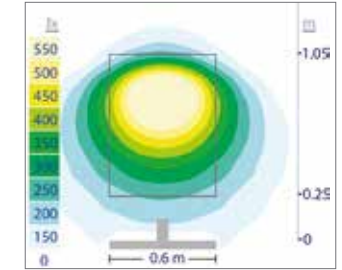

CELIA

LED

mm: 303 · 503 · 803

Body: Aluminium - ABS
Difusser: EBIREX

DRIVER
LESS

4000 K

5700 K

CELIA 303 mm

LIGHT BEAM

PHOTOMETRIC CURVES

CELIA 503 mm

TECHNICAL INFORMATION

REF	Max. Power	Color Temp.	Luminous flux	Installation
26687CI	10W	5700 K	710 lm	Cabinet, Wooden backing, Mirror
E26687CI	10W	5700 K	710 lm	Wooden backing
E26756CI	10W	5700 K	710 lm	Cabinet special extension
E27572CI	10W	4000 K	710 lm	Cabinet, Wooden backing, Mirror (multifixing lifter)
E27578CI	10W	4000 K	710 lm	Cabinet, Wooden backing, Mirror

LIGHT BEAM

PHOTOMETRIC CURVES

CELIA 803 mm

TECHNICAL INFORMATION

REF	Power	Color Temp.	Luminous flux	Installation
26757CI	15W	5700 K	968 lm	Wooden backing

LIGHT BEAM

PHOTOMETRIC CURVES

TECHNICAL DRAWING