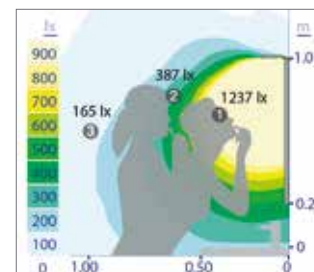

PHOTOMETRIC CURVES