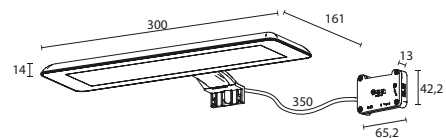

NIKITA 300 mm

TECHNICAL INFORMATION

REF	Max. Power	Color Temperature	Luminous flux	Installation surfaces
E26469CI	10W	5700K	715 lm	Cabinet, Wooden backing, Mirror
E26378CI	10W	5700K	715 lm	Cabinet, Wooden backing, Mirror
E26922CI	10W	5700K	715 lm	Cabinet, Wooden backing, Mirror
E26954CI	10W	5700K	715 lm	Cabinet, Wooden backing, Mirror
E26944CI	10W	5700K	715 lm	Cabinet, Wooden backing, Mirror
E26923CI	10W	5700K	715 lm	Cabinet, Wooden backing, Mirror

LIGHT BEAM

PHOTOMETRIC CURVES

TECHNICAL DRAWING

NIKITA 300 E26469CI
NIKITA 300 E26378CI

NIKITA 300 E26922CI
NIKITA 300 E26954CI

NIKITA 300 E26944CI
NIKITA 300 E26923CI

INSTALLATION SURFACES

S2 Mirror cabinet
With multifixing block

S3 Wooden backing

S4 Mirror
With multifixing block

Picture: Nikita 300 mm, black body + steel frame