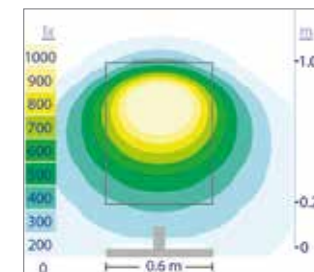

PHOTOMETRIC CURVES