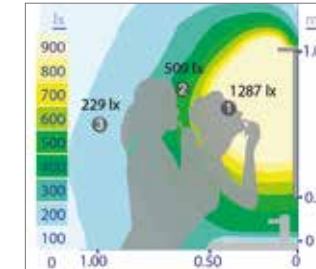

PHOTOMETRIC CURVES