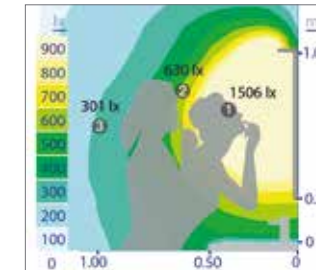

PHOTOMETRIC CURVES