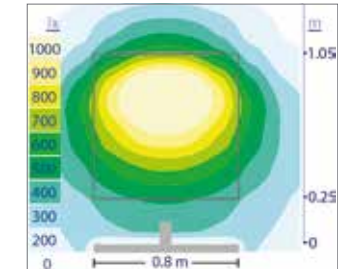

PANDORA 608 mm

TECHNICAL INFORMATION

REF	Max. Power	Color Temp.	Luminous flux	Installation
26486CI	11W	5700 K	955 lm	Cabinet, Wooden backing, Mirror
E26723CI	11W	4000 K	955 lm	Cabinet, Wooden backing, Mirror
E26486CI	11W	5700 K	955 lm	Wooden backing

PHOTOMETRIC CURVES

PANDORA 808 mm

TECHNICAL INFORMATION

REF	Max. Power	Color Temp.	Luminous flux	Installation
26693CI	15W	5700 K	1270 lm	Cabinet, Wooden backing, Mirror
E26693CI	15W	5700 K	1270 lm	Wooden backing

PANDORA 1008 mm

TECHNICAL INFORMATION

REF	Max. Power	Color Temp.	Luminous flux	Installation
E27134CI	15W	5700 K	1270 lm	Cabinet, Wooden backing, Mirror