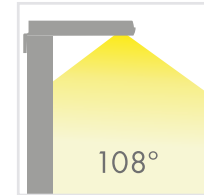

5700 K

PANDORA 208 mm

TECHNICAL INFORMATION

REF	Max. Power	Color Temp.	Luminous flux	Installation
E27367CI	5W	5700 K	389 lm	Cabinet, Wooden backing, Mirror

LIGHT BEAM

PHOTOMETRIC CURVES

PANDORA 308 mm

TECHNICAL INFORMATION

LIGHT BEAM

PHOTOMETRIC CURVES

PANDORA 458 mm

TECHNICAL INFORMATION

REF	Max. Power	Color Temp.	Luminous flux	Installation
26485CI	10W	5700 K	757 lm	Cabinet, Wooden backing, Mirror
E26722CI	10W	4000 K	757 lm	Cabinet, Wooden backing, Mirror
E26485CI	10W	5700 K	757 lm	Wooden backing

LIGHT BEAM

PHOTOMETRIC CURVES

PANDORA 608 mm

TECHNICAL INFORMATION

REF	Max. Power	Color Temp.	Luminous flux	Installation
26486CI	11W	5700 K	955 lm	Cabinet, Wooden backing, Mirror
E26723CI	11W	4000 K	955 lm	Cabinet, Wooden backing, Mirror
E26486CI	11W	5700 K	955 lm	Wooden backing