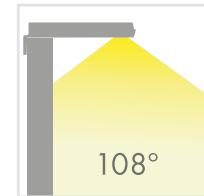

PANDORA 608 mm

TECHNICAL INFORMATION

REF	Max. Power	Color Temp.	Luminous flux	Installation
26486CI	11W	5700 K	955 lm	Cabinet, Wooden backing, Mirror
E26723CI	11W	4000 K	955 lm	Cabinet, Wooden backing, Mirror
E26486CI	11W	5700 K	955 lm	Wooden backing

LIGHT BEAM