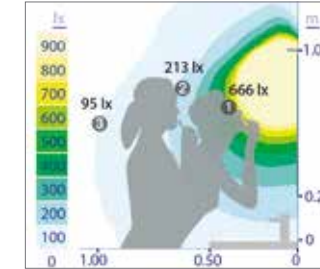

Picture: Pandora 608 mm - 5700K

PANDORA

LED

mm: 208 · 308 · 458 · 608 · 808 · 1008

Body: Aluminium - ABS

Difusser: EBIREX

DRIVER
LESS

4000 K

5700 K

PANDORA 208 mm

TECHNICAL INFORMATION

REF	Max. Power	Color Temp.	Luminous flux	Installation
E27367CI	5W	5700 K	389 lm	Cabinet, Wooden backing, Mirror

LIGHT BEAM

PHOTOMETRIC CURVES

PANDORA 308 mm

TECHNICAL INFORMATION