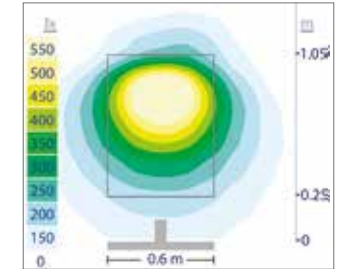

Picture: Pandora 608 mm - 5700K

PANDORA

LED

mm: 208 · 308 · 458 · 608 · 808 · 1008

Body: Aluminium - ABS

Difusser: EBIREX

DRIVER
LESS

4000 K

5700 K

PANDORA 208 mm

TECHNICAL INFORMATION

REF	Max. Power	Color Temp.	Luminous flux	Installation
E27367CI	5W	5700 K	389 lm	Cabinet, Wooden backing, Mirror

LIGHT BEAM

PHOTOMETRIC CURVES

PANDORA 308 mm

TECHNICAL INFORMATION