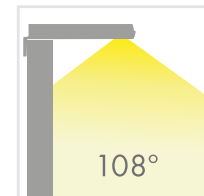

PANDORA 808 mm

TECHNICAL INFORMATION

REF	Max. Power	Color Temp.	Luminous flux	Installation
26693CI	15W	5700 K	1270 lm	Cabinet, Wooden backing, Mirror
E26693CI	15W	5700 K	1270 lm	Wooden backing

LIGHT BEAM