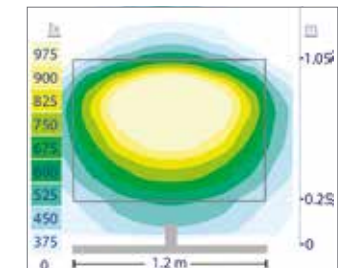

LIGHT BEAM

PHOTOMETRIC CURVES

PANDORA 1008 mm

TECHNICAL INFORMATION

REF	Max. Power	Color Temp.	Luminous flux	Installation
E27134CI	15W	5700 K	1270 lm	Cabinet, Wooden backing, Mirror

LIGHT BEAM

PHOTOMETRIC CURVES

Picture: Pandora 208 mm 5700K

Picture: Pandora 458 mm 4000K

Picture: Pandora 308 mm 4000K

Picture: Pandora 808 mm 5700K

TECHNICAL DRAWING

PANDORA 208-27367CI

PANDORA 308-26484CI
PANDORA 308-E26721CI
PANDORA 308-E26484CI