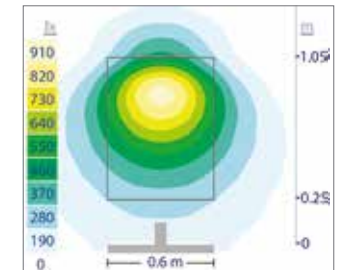

Picture: Pandora 608 mm - 5700K

PANDORA

LED

mm: 208 · 308 · 458 · 608 · 808 · 1008

Body: Aluminium - ABS

Difusser: EBIREX

DRIVER
LESS

4000 K

5700 K

PANDORA 208 mm

TECHNICAL INFORMATION

REF	Max. Power	Color Temp.	Luminous flux	Installation
E27367CI	5W	5700 K	389 lm	Cabinet, Wooden backing, Mirror

LIGHT BEAM

PHOTOMETRIC CURVES

PANDORA 308 mm

TECHNICAL INFORMATION

LIGHT BEAM

PHOTOMETRIC CURVES

PANDORA 458 mm

TECHNICAL INFORMATION

REF	Max. Power	Color Temp.	Luminous flux	Installation
26485CI	10W	5700 K	757 lm	Cabinet, Wooden backing, Mirror
E26722CI	10W	4000 K	757 lm	Cabinet, Wooden backing, Mirror
E26485CI	10W	5700 K	757 lm	Wooden backing