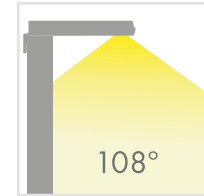

Picture: Pandora 608 mm - 5700K

PANDORA

LED

mm: 208 · 308 · 458 · 608 · 808 · 1008

Body: Aluminium - ABS

Difusser: EBIREX

DRIVER
LESS

4000 K

5700 K

PANDORA 208 mm

TECHNICAL INFORMATION

REF	Max. Power	Color Temp.	Luminous flux	Installation
E27367CI	5W	5700 K	389 lm	Cabinet, Wooden backing, Mirror

LIGHT BEAM

PHOTOMETRIC CURVES

PANDORA 308 mm

TECHNICAL INFORMATION

LIGHT BEAM

PHOTOMETRIC CURVES

PANDORA 458 mm

TECHNICAL INFORMATION

REF	Max. Power	Color Temp.	Luminous flux	Installation
26485CI	10W	5700 K	757 lm	Cabinet, Wooden backing, Mirror
E26722CI	10W	4000 K	757 lm	Cabinet, Wooden backing, Mirror
E26485CI	10W	5700 K	757 lm	Wooden backing

LIGHT BEAM

PHOTOMETRIC CURVES

PANDORA 608 mm

TECHNICAL INFORMATION

REF	Max. Power	Color Temp.	Luminous flux	Installation
26486CI	11W	5700 K	955 lm	Cabinet, Wooden backing, Mirror
E26723CI	11W	4000 K	955 lm	Cabinet, Wooden backing, Mirror
E26486CI	11W	5700 K	955 lm	Wooden backing