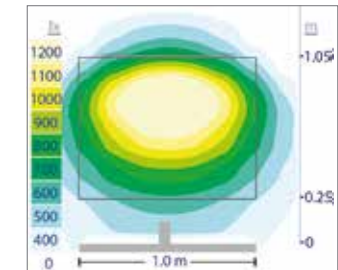

PANDORA 608 mm

TECHNICAL INFORMATION

REF	Max. Power	Color Temp.	Luminous flux	Installation
26486CI	11W	5700 K	955 lm	Cabinet, Wooden backing, Mirror
E26723CI	11W	4000 K	955 lm	Cabinet, Wooden backing, Mirror
E26486CI	11W	5700 K	955 lm	Wooden backing

PANDORA 808 mm

TECHNICAL INFORMATION

REF	Max. Power	Color Temp.	Luminous flux	Installation
26693CI	15W	5700 K	1270 lm	Cabinet, Wooden backing, Mirror
E26693CI	15W	5700 K	1270 lm	Wooden backing

PHOTOMETRIC CURVES

PANDORA 1008 mm

TECHNICAL INFORMATION

REF	Max. Power	Color Temp.	Luminous flux	Installation
E27134CI	15W	5700 K	1270 lm	Cabinet, Wooden backing, Mirror