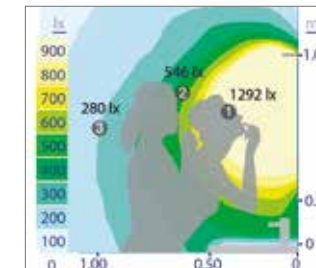

LIGHT BEAM

PHOTOMETRIC CURVES

PANDORA 1008 mm

TECHNICAL INFORMATION

REF	Max. Power	Color Temp.	Luminous flux	Installation
E27134CI	15W	5700 K	1270 lm	Cabinet, Wooden backing, Mirror

LIGHT BEAM

PHOTOMETRIC CURVES

Picture: Pandora 208 mm 5700K

Picture: Pandora 458 mm 4000K

Picture: Pandora 308 mm 4000K

Picture: Pandora 808 mm 5700K

TECHNICAL DRAWING

PANDORA 208-27367CI

PANDORA 308-26484CI
PANDORA 308-E26721CI
PANDORA 308-E26484CI