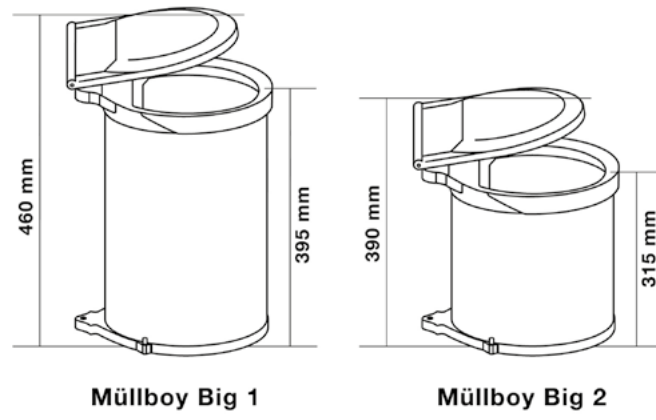

TECHNICAL ILLUSTRATION