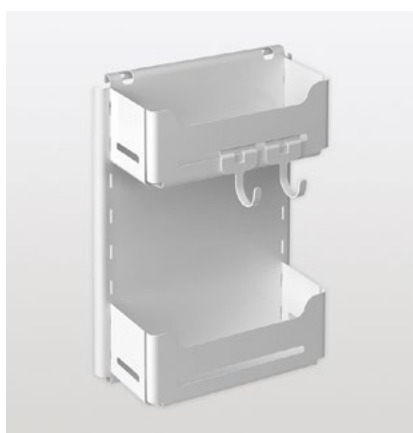

Height of the bin: Type 1 = 410 mm / Type 2 = 340 mm

Minimum interior width: 415 mm

Height = min. internal height

Type	Surface	Width	Depth	Height	Art. No.
Müllboy 1	anthracite	415	340	510	200.0043.43
Müllboy 2	anthracite	415	340	440	200.0047.43

Dustpan and brush holder

Holder for dustpan and brush as an addition to Müllboy Standard with a unit width of 500 mm

- Includes 3 clips for mounting on the left or right side of the door
- Dustpan and brush holder can be retrofitted

Unit width: min. 500 mm

	Surface	Width	Depth	Height	Art. No.
	white	270	120	215	200.0265.01
	chrome	270	120	215	200.0325.05

Sesam Mini

Multi-purpose shelf system as an addition to Müllboy Standard with a unit width of 600 mm

- The ideal place to store small utensils thanks to the high, closed trays
- Can be fixed to the right or left wall
- Modular system, so the shelves are height-adjustable

Set includes:

- 1 shelf system
- 2 clip-on shelves
- 2 clip-on hooks