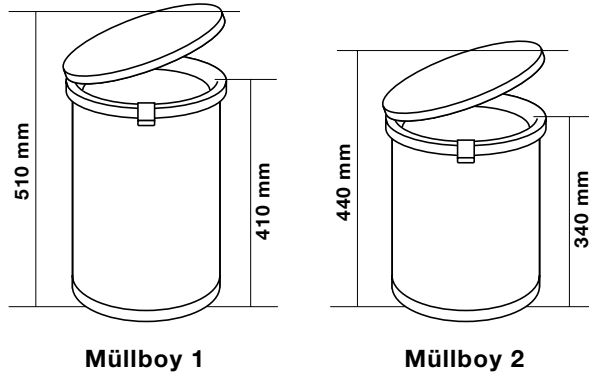

Peroko 5

Pull-out for cleaning materials as an addition to Müllboy Standard in 600 mm units

Pesolo

Universal pull-out as an addition to Müllboy Standard in 600 mm units

TECHNICAL ILLUSTRATION

Müllboy Standard

Waste system for units with hinged doors

- Includes overflow ring which keeps the waste in the bin
- Can be installed on the left or right side of the unit (no strain on the hinges)

Bag size: 35 litres

Volume: Type 1 = 32 litres / Type 2 = 26 litres

Height of the bin: Type 1 = 410 mm / Type 2 = 340 mm

Minimum interior width: 415 mm

Height = min. internal height

Type	Surface	Width	Depth	Height	Art. No.
Müllboy 1	anthracite	415	340	510	200.0043.43
Müllboy 2	anthracite	415	340	440	200.0047.43

	Surface	Width	Depth	Height	Art. No.
	anthracite	180	465	115	600.0354.43