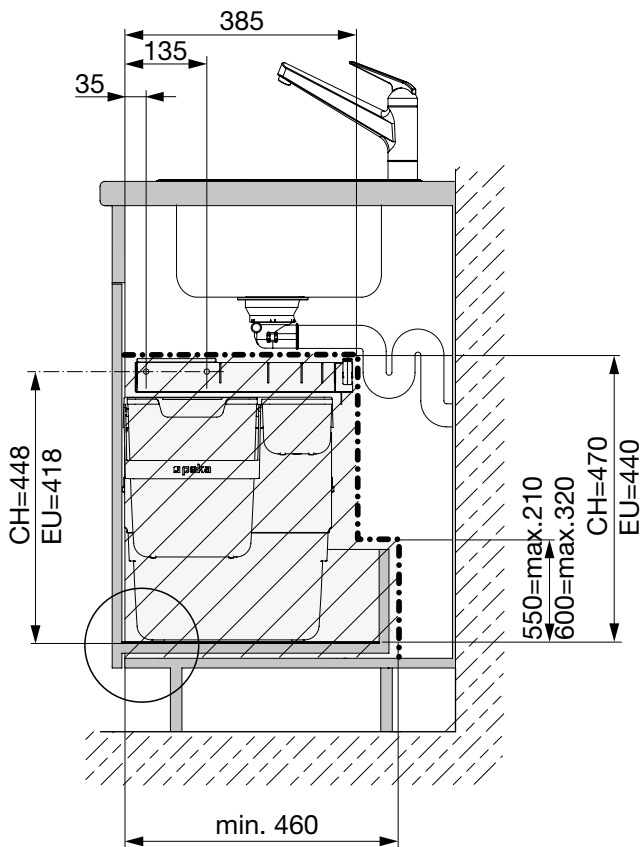

- The pull-out metal shelf offers extra storage space
- Waste bags of various sizes (15 to 50 litres) can be clipped into the frame quickly and easily
- Handy additional container for compost or cleaning materials

- Stable holders and an easy-clean mat for secure positioning in drawer pull-outs
- The system's height can be adjusted through 30 mm, so it fits under any sink

OPTIONS

Foot pedal

The foot pedal allows you to open the door hands-free – simple and hygienic!

TECHNICAL ILLUSTRATION

B= Unit widths	450/500/600/900 mm
T= Interior depth	≥ 460 mm
H= Interior height	440/470 mm

Oeko Universal 40 litres

Waste bin set that can be used for drawer pull-out with depth from 450 mm

- Height-adjustable
- For side panels measuring 16 and 19 mm

Set includes:

- 1 x 40 litre waste bin
- 1 x Position angle
- 1 x Pull-out metal shelf (including assembly material)

Unit width	Surface	Width	Depth	Height	Art. No.
450 / 500	anthracite	412 - 468	385	440 / 470	200.1671.43