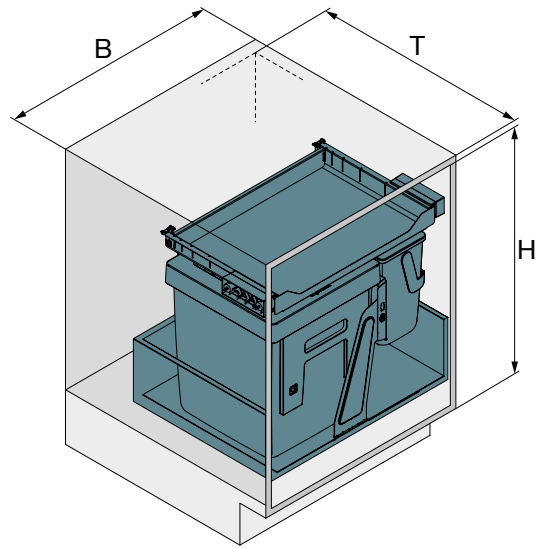

- The pull-out metal shelf offers extra storage space
- Waste bags of various sizes (15 to 50 litres) can be clipped into the frame quickly and easily
- Handy additional container for compost or cleaning materials

- Stable holders and an easy-clean mat for secure positioning in drawer pull-outs
- The system's height can be adjusted through 30 mm, so it fits under any sink

OPTIONS

Foot pedal

The foot pedal allows you to open the door hands-free – simple and hygienic!

TECHNICAL ILLUSTRATION

B= Unit widths	450/500/600/900 mm
T= Interior depth	≥ 460 mm
H= Interior height	440/470 mm

Oeko Universal 40 litres

Waste bin set that can be used for drawer pull-out with depth from 450 mm

- Height-adjustable
- For side panels measuring 16 and 19 mm

Set includes:

- 1 x 40 litre waste bin
- 1 x Position angle
- 1 x Pull-out metal shelf (including assembly material)

Unit width	Surface	Width	Depth	Height	Art. No.
450 / 500	anthracite	412 - 468	385	440 / 470	200.1671.43