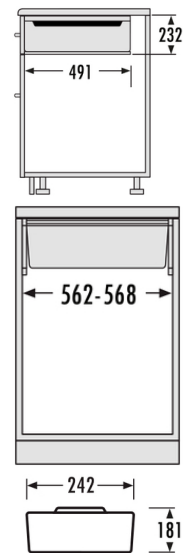

PANTRY BOX

Hailo Pantry Box

3960601

GTIN: 4007126396044

For cabinets and drawers with pull-out shelf from 600 mm width

INSET

FOR CABINET WIDTH:

60 cm

DESCRIPTION

- the stable, easy-to-clean plastic box is the base of the Pantry Box
- included, removable plastic grid with drainage- and ventilation-slots
- covered by an innovative Safety-Glass Sliding Lid it stores and covers the food hygienically and visibly
- including wooden grid for bakery products and plastic grid for vegetables
- including carry-box (transportable plastic container with handle)
- fits into any 60 cm drawer-system made by Blum, Grass; Herrich of nominal depth NT 500 mm

SKETCHES

SPECIFICATIONS

Type of installation Inset	yes
Cabinet-width min. (cm)	60
Cabinet-width max. (cm)	60
Nominal drawer-depth (mm) \geq	500
Product dimensions (DxH) (mm)	491 x 232

Packing dimensions (WxDxH) (mm)	730 x 600 x 330
Installation inside available drawer	yes
Lid	Safety-Glass Sliding Lid
Color plastic parts	white
Weight (kg)	9,6