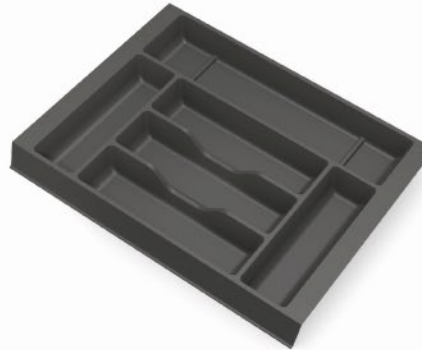

714

Optional

or
Art. 716 Art. 717