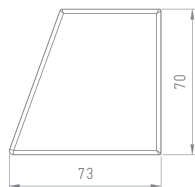

Dimensions in mm

Profile	Aluminium
End Caps	Plastics
Installation	On-Desk-Mounted (Mounting-set, Mounting-clamps)
Configurable	yes

Examples of power supply options:

Fixed Power Supply Cable through the bottom of the profile