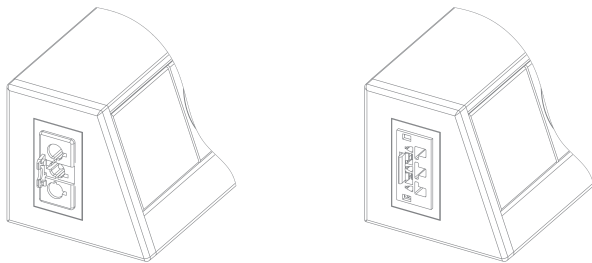

EVoline® R-Dock

Contemporary and modern for all workspaces.

EVoline® R-Dock

EVoline R-Dock can be installed into any right-angled corner.

With its flat back and angled front fascia, it is comfortable to use. Freely configurable.

Dimensions in mm

Profile	Aluminium
End Caps	Plastics
Installation	On-Desk-Mounted (Mounting-set, Mounting-clamps)
Configurable	yes

Examples of power supply options:

Fixed Power Supply Cable through the bottom of the profile

Available with several country specific plugs, with wire end ferrules, Wieland GST 18i3, or WAGO WINSTA Connector

End cap with Wieland GST 18i3, or WAGO WINSTA power input or output connector.

End cap with fixed power supply cable