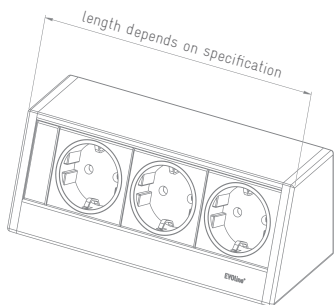

EVoline® R-Dock

Contemporary and modern for all workspaces.

EVoline® R-Dock

EVoline R-Dock can be installed into any right-angled corner.

With its flat back and angled front fascia, it is comfortable to use. Freely configurable.

Dimensions in mm

Profile	Aluminium
End Caps	Plastics
Installation	On-Desk-Mounted (Mounting-set, Mounting-clamps)
Configurable	yes

Examples of power supply options:

Fixed Power Supply Cable through the bottom of the profile