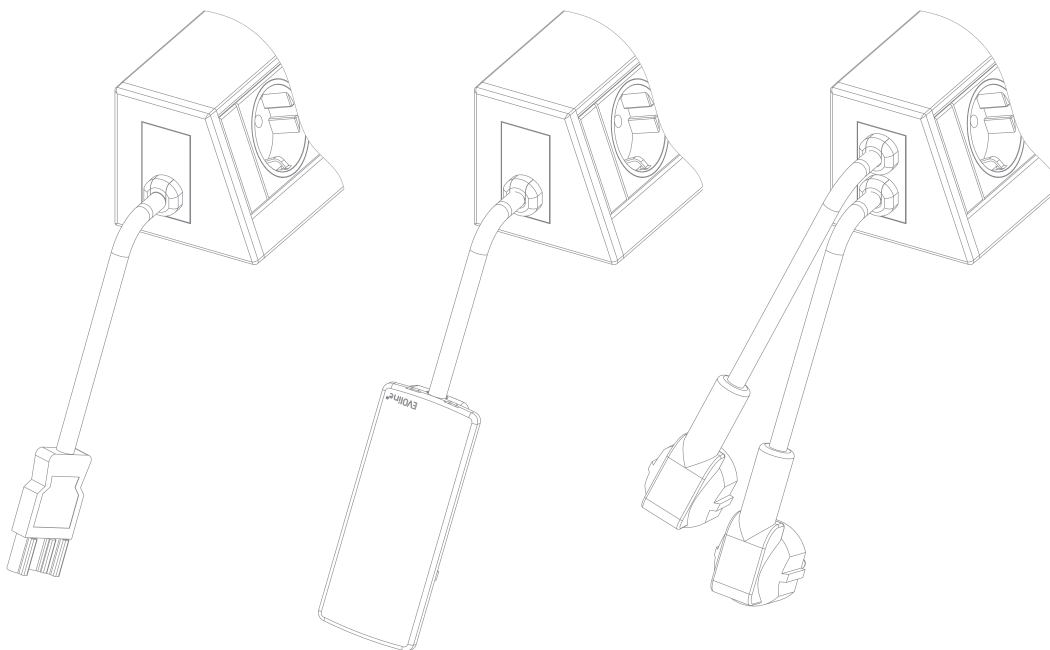

EVoline® R-Dock

Contemporary and modern for all workspaces.

EVoline® R-Dock

EVoline R-Dock can be installed into any right-angled corner.

With its flat back and angled front fascia, it is comfortable to use. Freely configurable.

Dimensions in mm

Profile	Aluminium
End Caps	Plastics
Installation	On-Desk-Mounted (Mounting-set, Mounting-clamps)
Configurable	yes

Examples of power supply options:

Fixed Power Supply Cable through the bottom of the profile

Available with several country specific plugs, with wire end ferrules, Wieland GST 18i3, or WAGO WINSTA Connector

End cap with Wieland GST 18i3, or WAGO WINSTA power input or output connector.

End cap with fixed power supply cable