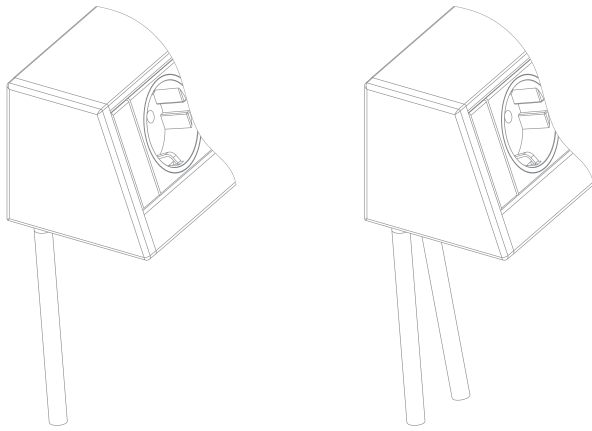

EVoline® R-Dock

Contemporary and modern for all workspaces.

EVoline® R-Dock

EVoline R-Dock can be installed into any right-angled corner.

With its flat back and angled front fascia, it is comfortable to use. Freely configurable.

Dimensions in mm

Profile	Aluminium
End Caps	Plastics
Installation	On-Desk-Mounted (Mounting-set, Mounting-clamps)
Configurable	yes

Examples of power supply options:

Fixed Power Supply Cable through the bottom of the profile

Available with several country specific plugs, with wire end ferrules, Wieland GST 18i3, or WAGO WINSTA Connector

End cap with Wieland GST 18i3, or WAGO WINSTA power input or output connector.

End cap with fixed power supply cable