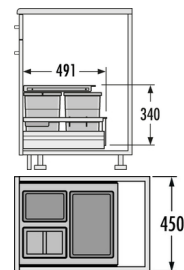

SEPARATO K

Hailo AS Separato K 450
18/8/8/D

3620461

GTIN: 4007126362049

For cabinets with pull-out shelf from 450 mm width

INSET

3 BUCKET

34 l

TOTAL

FOR CABINET WIDTH:

45 cm

DESCRIPTION

- For any common standard drawers in boxed kitchen- and sink-cabinets with side wall thicknesses from 16 mm thru 19 mm
- Not suitable for Blum Legra Box F

SPECIFICATIONS

Type of installation Inset	yes
Cabinet-width min. (cm)	45
Cabinet-width max. (cm)	45
Nominal drawer-depth (mm) ≥	500
Installation inside available drawer	yes
Product dimensions (WxDxH) (mm)	407 x 491 x 340
Packing dimensions (WxDxH) (mm)	510 x 420 x 285
Number of bins	3
Lid	Plastic-lid single extension, sidewall-mounted, 1 x lid for 8 l
Capacity (l)	1 x 18 + 2 x 8

SKETCHES

Total volume (l)	34
Color plastic parts	light-grey
Weight incl. packing (kg)	3,7