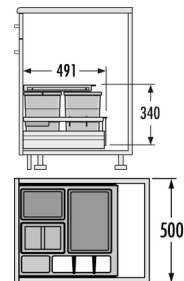

SEPARATO K

Hailo AS Separato K 500
18/8/8/D

3620511

GTIN: 4007126362056

For cabinets with pull-out drawer, from 500 mm width

INSET

3 BUCKET

34 l

TOTAL

FOR CABINET WIDTH:

50 cm

DESCRIPTION

- For any common standard drawers in boxed kitchen- and sink-cabinets with side wall thicknesses from 16 mm thru 19 mm
- Not suitable for Blum Legra Box F

SPECIFICATIONS

Type of installation Inset	yes
Cabinet-width min. (cm)	50
Cabinet-width max. (cm)	50
Nominal drawer-depth (mm) \geq	500
Installation inside available drawer	yes
Product dimensions (WxDxH) (mm)	457 x 491 x 340
Packing dimensions (WxDxH) (mm)	510 x 470 x 285
Number of bins	3
Lid	Plastic-lid single extension, sidewall-mounted + Lid for 8 l
Capacity (l)	1 x 18 + 2 x 8

SKETCHES

Total volume (l)	34
Color plastic parts	light-grey
Weight incl. packing (kg)	4,1