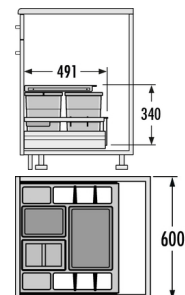

SEPARATO K

Hailo AS Separato K 600
18/8/8/D

3620611

GTIN: 4007126362063

For cabinets with drawer, from 600 mm width

INSET

3 BUCKET

34 l

TOTAL

FOR CABINET WIDTH:

60 cm

DESCRIPTION

- For any common standard drawers in boxed kitchen- and sink-cabinets with side wall thicknesses from 16 mm thru 19 mm
- Not suitable for Blum Legra Box F

SPECIFICATIONS

Type of installation Inset	yes
Cabinet-width min. (cm)	60
Cabinet-width max. (cm)	60
Nominal drawer-depth (mm) ≥	500
Installation inside available drawer	yes
Product dimensions (WxDxH) (mm)	557 x 491 x 340
Packing dimensions (WxDxH) (mm)	570 x 510 x 275
Number of bins	3
Lid	Plastic-lid single extension, sidewall-mounted + Lid for 8 l
Capacity (l)	1 x 18 + 2 x 8

SKETCHES

Total volume (l)	34
Color plastic parts	light-grey
Weight incl. packing (kg)	4,7