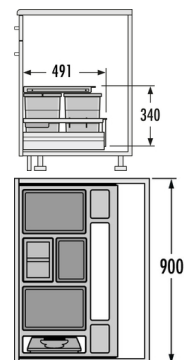

SEPARATO K

Hailo AS Separato K 900
18/18/8/8/D/KS

3620901

GTIN: 4007126362247

For cabinets with drawer, from 900 mm width

INSET

4 BUCKET

52 l

TOTAL

FOR CABINET WIDTH:

cm

DESCRIPTION

- For any common standard drawers in boxed kitchen- and sink-cabinets with side wall thicknesses from 16 mm thru 19 mm
- Dust-pan and a brush
- Not suitable for Blum Legra Box F

SPECIFICATIONS

Type of installation Inset	yes
Cabinet-width min. (cm)	90
Cabinet-width max. (cm)	90
Nominal drawer-depth (mm) ≥	500
Installation inside available drawer	yes
Product dimensions (WxDxH) (mm)	860 x 491 x 340
Packing dimensions (WxDxH) (mm)	880 x 530 x 300
Number of bins	4
Lid	Sheet metal system Lid, 1 x lid for 8 l
Capacity (l)	2 x 18 + 2 x 8
Total volume (l)	52

SKETCHES