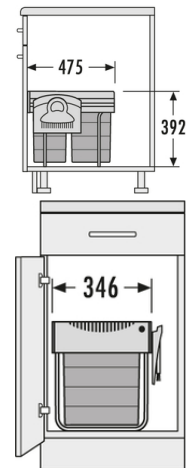

SPACE-SAVER-TANDEM

Hailo AS Raumspar Tandem Comfort
20/20/KS

3641221

GTIN: 4007126364128

For hinged door cabinets from 400 mm width

40 l

SWING 2 BUCKET TOTAL

FOR CABINET WIDTH:

40 45 50 60 cm

DESCRIPTION

- equipped with a dust-pan and a brush

SPECIFICATIONS

Type of installation	Swing	yes
Cabinet-width min. (cm)		40
Cabinet-width max. (cm)		90
available Cabinet-depth min. (mm)		475
Bottom-mounted		yes
Slides		Full extension
Product dimensions (WxDxH) (mm)		346 x 475 x 392
Packing dimensions (WxDxH) (mm)		360 x 490 x 410
Number of bins		2
Capacity (l)		2 x 20
Total volume (l)		40
Color metal parts		silver-coloured
Color plastic parts		light grey

SKETCHES

Weight incl. packing (kg)

6,0
