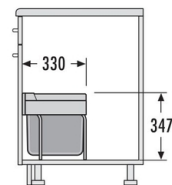

TOTAL

FOR CABINET WIDTH:

50

60

cm

### DESCRIPTION

- Practical storage area integrated in the lid

### SPECIFICATIONS

Type of installation	Swing	yes
Cabinet-width min. (cm)		50
Cabinet-width max. (cm)		60
available Cabinet-depth min. (mm)		330
Slides		Full-extension
Bottom-mounted		yes
Product dimensions (WxDxH) (mm)		434 x 330 x 347
Packing dimensions (WxDxH) (mm)		490 x 360 x 360
Number of bins		2
Capacity (l)		1 x 18 + 1 x 12
Total volume (l)		30
Color metal parts		silver-coloured
Color plastic parts		light-grey

### SKETCHES

Weight incl. packing (kg)

5,0

---