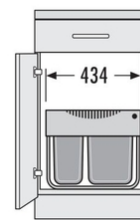

TOTAL

FOR CABINET WIDTH:

50

60

cm

### DESCRIPTION

- Practical storage area integrated in the lid

### SPECIFICATIONS

Type of installation	Swing	yes
Cabinet-width min. (cm)		50
Cabinet-width max. (cm)		60
available Cabinet-depth min. (mm)		330
Slides		Full-extension
Bottom-mounted		yes
Product dimensions (WxDxH) (mm)		434 x 330 x 347
Packing dimensions (WxDxH) (mm)		490 x 360 x 360
Number of bins		2
Capacity (l)		1 x 18 + 1 x 12
Total volume (l)		30
Color metal parts		silver-coloured
Color plastic parts		light-grey

### SKETCHES

Weight incl. packing (kg)

5,0

---