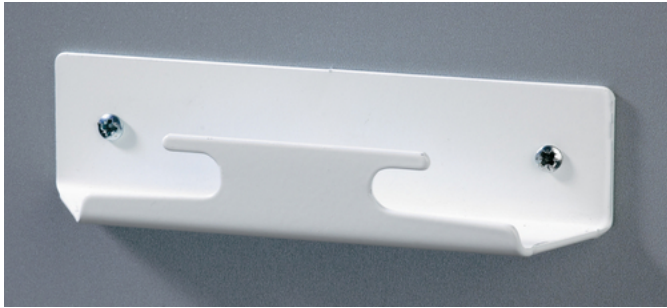

STEPFIX

Universal bracket

4493001

GTIN: 4007126449306

Universal bracket for the 4400-10 Stepfix

DESCRIPTION

Universal bracket for all Stepfix models

SPECIFICATIONS

Product dimensions (WxDxH) (mm)	144 x 37 x 30
Packing dimensions (WxDxH) (mm) (Packing unit: 10 each per carton)	197 x 150 x 97
Color metal parts	white
Weight (kg)	1,6
Packing unit	10