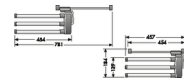

SECCO

Hailo Secco Towel Rail with 3 bars

3133101

GTIN: 4007126313300

DESCRIPTION

Built-in towel rail Secco Alu Line

Many functions, easy technology, elegant outfit. The Secco towel rail may be easily installed below the work top or at the right resp. the left sidewall. The fixing of the bearing component of the elliptical holding bars is variable; so, the complete towel rail may be adjusted comfortably during installation by different lock-in positions.

SKETCHES

SPECIFICATIONS

Product dimensions (WxDxH) (mm)	184 x 457 x 30
Packing dimensions (WxDxH) (mm)	455 x 155 x 80
Color metal parts	Aluminium
Color plastic parts	dark-grey
Weight (kg)	0,42