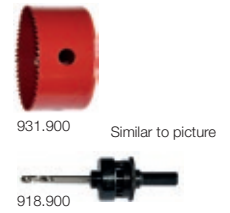

931.032

931.030

931.021

931.001

931.150

931.250

 **More than 200 colours and different gloss levels** available on request.

For suitable **device supply cables**, see from page 66.

 For suitable **Keystones**, see from page 175.

Accessories

#	
Hole saw For installing TWIST	
931.900	In wood/plastic Cutting depth up to 44 mm Diameter 105 mm
918.900	Mounting tool for hole saw with centre drill