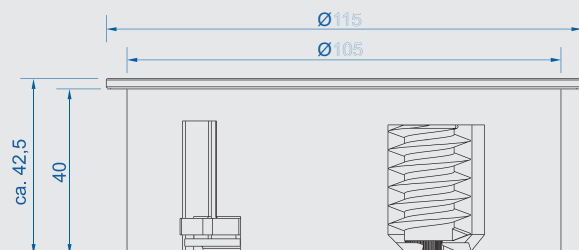

BENEFITS

- **Just 40 mm mounting depth**
- **Quick and easy to install**
- **Suitable for subsequent assembly**
- **Space-saving cable guide**
- **Integrated water run-off**

AWARDS

Dimensions (H x diameter): 42.5 x 115 mm
Mounting depth: 40 mm
Tabletop thickness: as of 8 mm
Material: Cover disc: metal
 Socket: plastic

 For suitable **Keystones**, see from page 175.

Accessories

#	
Hole saw For installing TWIST	
931.900	In wood/plastic Cutting depth up to 44 mm Diameter 105 mm
918.900	Mounting tool for hole saw with centre drill

With **a mounting depth of just 40 mm**, the TWIST is so compact that it is even possible to install it above a drawer.

Dimensions in mm