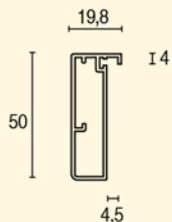

9040 + 9211 + 7413

9040 + 9210 + 7411

9040 + 9210 + 7411

S

tunning, this is what our **CICLOS collection** is like. A 50 mm **aluminium structural profile** combined with its **round profile-handles** 9210 and 9211.

The profiles come in all our aluminium finishes and they are available in countless colours.

Ask our sales department.

9210

9211

9040

4073.0028

4074

7411

7413

COLLECTION CICLOS

Los tornillos se sirven en cajas de 1.000 unidades
Screws are supplied in boxes (1 box X 1.000 units)

La escuadra 4073 se sirve en cajas de 150 unidades
Ref. 4073 is supplied in boxes (1 box X 150 units)