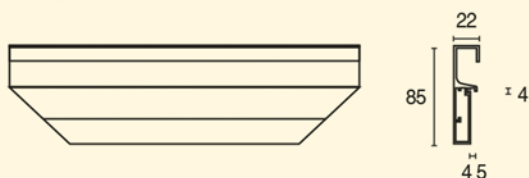

Creamos, además, **diseños especiales y exclusivos para algunos de nuestros clientes**. Ser fabricantes nos permite atender cualquier reto que pueda surgir en el diseño de tus muebles. Ponte en contacto con nosotros para tus necesidades especiales.

Todos los perfiles se fabrican en todos nuestros acabados de aluminio y pueden terminarse en una gama infinita de colores.

Pregunta a nuestro departamento comercial.

We have also come up with **special and exclusive designs for some of our clients**. As a manufacturer we can face any challenge that might arise in the design of your furniture. Get in touch with us for all your special needs.

The profiles come in all our aluminium finishes and they are available in countless colours.

Ask our sales department.

9210