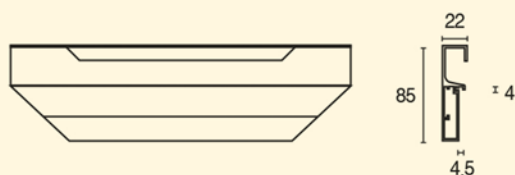

Creamos, además, **diseños especiales y exclusivos para algunos de nuestros clientes**. Ser fabricantes nos permite atender cualquier reto que pueda surgir en el diseño de tus muebles. Ponte en contacto con nosotros para tus necesidades especiales.

Todos los perfiles se fabrican en todos nuestros acabados de aluminio y pueden terminarse en una gama infinita de colores.

Pregunta a nuestro departamento comercial.

We have also come up with **special and exclusive designs for some of our clients**. As a manufacturer we can face any challenge that might arise in the design of your furniture. Get in touch with us for all your special needs.

The profiles come in all our aluminium finishes and they are available in countless colours.

Ask our sales department.

9210

9211

9040

4073.0028

4074

7411

7413

COLLECTION CICLOS

Los tornillos se sirven en cajas de 1.000 unidades
Screws are supplied in boxes (1 box X 1.000 units)

La escuadra 4073 se sirve en cajas de 150 unidades
Ref. 4073 is supplied in boxes (1 box X 150 units)

El Junquillo 4074 puede servirse montado en el perfil o en rollos de 400 mts
Gasket 4074 can be supplied inserted in profiles or in rolls (1 roll X 400 mts)

Modelos indicados con un ● se encuentran en el catálogo general de NA

Models indicated with an ● belong to the NA general catalogue

NA NAVARRO
AZORÍN

Camino de Sax, s/n P.O. BOX 73
30510 Yecla (Murcia) SPAIN

T: +34 968 751 425
F: +34 968 795 599

info@na-spain.com
www.na-spain.com