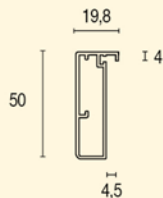

**NA** NAVARRO  
AZORÍN

Camino de Sax, s/n P.O. BOX 73  
30510 Yecla (Murcia) SPAIN

T: +34 968 751 425  
F: +34 968 795 599

info@na-spain.com  
www.na-spain.com

We have also come up with **special and exclusive designs for some of our clients**. As a manufacturer we can face any challenge that might arise in the design of your furniture. Get in touch with us for all your special needs.

The profiles come in all our aluminium finishes and they are available in countless colours.

**Ask our sales department.**

9040

9060

9070

9071

Los tornillos se sirven en cajas de 1.000 unidades  
*Screws are supplied in boxes (1 box X 1.000 units)*  
La escuadra 4073 se sirve en cajas de 150 unidades  
*Ref. 4073 is supplied in boxes (1 box X 150 units)*  
El Junquillo 4074 puede servirse montado en el perfil o en rollos de 400 mts.  
*Gasket 4074 can be supplied inserted in profiles or in rolls (1 roll X 400 mts)*