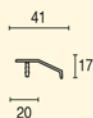

Creamos, además, **diseños especiales y exclusivos para algunos de nuestros clientes**. Ser fabricantes nos permite atender cualquier reto que pueda surgir en el diseño de tus muebles. Ponte en contacto con nosotros para tus necesidades especiales.

Todos los perfiles se fabrican en todos nuestros acabados de aluminio y pueden terminarse en una gama infinita de colores.

Pregunta a nuestro departamento comercial.

ES^{collection} CO

7423 ●