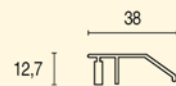

**NA** NAVARRO  
AZORÍN

Camino de Sax, s/n P.O. BOX 73  
30510 Yecla (Murcia) SPAIN

T: +34 968 751 425  
F: +34 968 795 599

info@na-spain.com  
www.na-spain.com

We have also come up with **special and exclusive designs for some of our clients**. As a manufacturer we can face any challenge that might arise in the design of your furniture. Get in touch with us for all your special needs.

The profiles come in all our aluminium finishes and they are available in countless colours.

**Ask our sales department.**

9040

9060

9070

9071

Los tornillos se sirven en cajas de 1.000 unidades  
*Screws are supplied in boxes (1 box X 1.000 units)*  
La escuadra 4073 se sirve en cajas de 150 unidades  
*Ref. 4073 is supplied in boxes (1 box X 150 units)*  
El Junquillo 4074 puede servirse montado en el perfil o en rollos de 400 mts.  
*Gasket 4074 can be supplied inserted in profiles or in rolls (1 roll X 400 mts)*