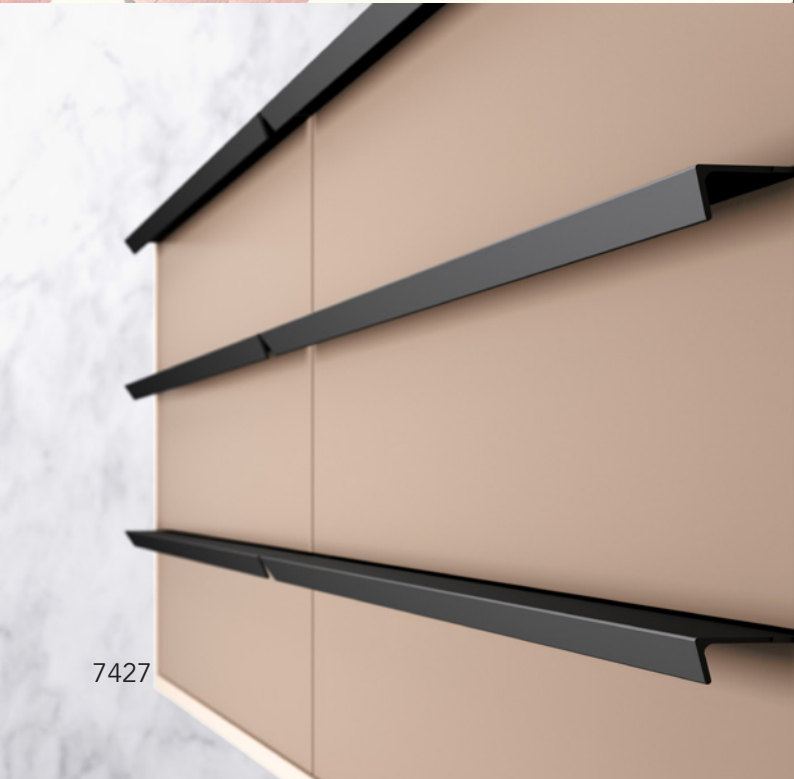

Our **NORMA collection**, with a simple 20 mm **aluminium profile base**, has a whole world of possibilities to frame 4 mm thick materials.

Why not use it with our **discreet handle 9060** or the **angular handle 9190** and there is also a **machined edge version (9191)** available.

The **harpoon aluminium handles 7427** and **7428** can be used on your wooden doors and on your display cabinets, so that they **blend in perfectly with all your pieces of furniture** and create a uniform look.

9230 + 9191 + 7428

7427