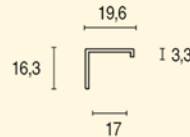

Todos los perfiles se fabrican en todos nuestros acabados de aluminio y pueden terminarse en una gama infinita de colores.

Pregunta a nuestro departamento comercial.

The edge profiles help raise the design of the furniture to another level, at very reasonable prices.

Made in aluminium, with a simple screw-on or glued assembly in the inner side of the furniture, these profiles cover the edges of the doors and drawers that protect and enhance its design and a charming handle is also incorporated that complements this profile.

Made for door thicknesses of 16 and 19 mm, door finishes in glass can be used, combining glass and plywood in a sandwich panel whose total thickness is 16 or 19 mm (for example, MDF of 15 mm and glass of 4 mm are joined for the 19 mm profile).

We have also come up with special and exclusive designs for some of our clients. As a manufacturer we can face any challenge that might arise in the design of your furniture. Get in touch with us for all your special needs.

The profiles come in all our aluminium finishes and they are available in countless colours.

Ask our sales department.

Los tornillos se sirven en cajas de 1.000 unidades
Screws are supplied in boxes (1 box X 1.000 units)

PILOS collection

9000