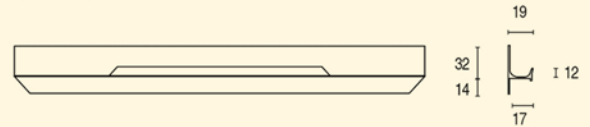

Todos los perfiles se fabrican en todos nuestros acabados de aluminio y pueden terminarse en una gama infinita de colores.

Pregunta a nuestro departamento comercial.

The edge profiles help raise the design of the furniture to another level, at very reasonable prices.

Made in aluminium, with a simple screw-on or glued assembly in the inner side of the furniture, these profiles cover the edges of the doors and drawers that protect and enhance its design and a charming handle is also incorporated that complements this profile.

Made for door thicknesses of 16 and 19 mm, door finishes in glass can be used, combining glass and plywood in a sandwich panel whose total thickness is 16 or 19 mm (for example, MDF of 15 mm and glass of 4 mm are joined for the 19 mm profile).

We have also come up with special and exclusive designs for some of our clients. As a manufacturer we can face any challenge that might arise in the design of your furniture. Get in touch with us for all your special needs.

The profiles come in all our aluminium finishes and they are available in countless colours.

Ask our sales department.

Los tornillos se sirven en cajas de 1.000 unidades
Screws are supplied in boxes (1 box X 1.000 units)

PILOS collection

9000

7418