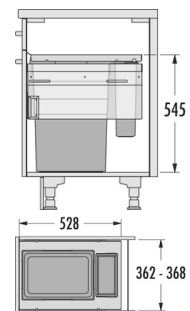

EURO CARGO

Hailo AS Euro Cargo 400 38/7

3619421

GTIN: 4007126368379

For cabinets with front-mounted door of 400 mm width

SLIDE

2 BUCKET

45 l

TOTAL

FOR CABINET WIDTH:

40 cm

DESCRIPTION

Available autumn 2019

SPECIFICATIONS

Type of installation	Slide	yes
Cabinet-width min. (cm)		40
Cabinet-width max. (cm)		40
Sidewall mounted		yes
Slides		covered, dampened slides with self-closing device with fully synchronized over-travel
Side-wall thickness (mm)		16 - 19 (self-adjusting)
Product dimensions (WxDxH) (mm)		362-368 x 528 x 545
Packing dimensions (WxDxH) (mm)		490 x 320 x 620
System-depth (mm)		528 mm
Number of bins		2
Lid		Sheet metal system Lid
Capacity (l)		1 x 38 + 1 x 7

SKETCHES

Total volume (l)	45
Color metal parts	silver-coloured
Color plastic parts	light-grey
Weight incl. packing (kg)	13,6