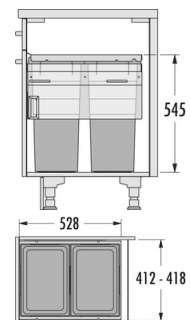

EURO CARGO

Hailo AS Euro Cargo 450 38/38

3619471

GTIN: 4007126368386

For cabinets with front-mounted door of 450 mm width

2 BUCKET

76 l

TOTAL

FOR CABINET WIDTH:

45 cm

DESCRIPTION

Available autumn 2019

SPECIFICATIONS

Cabinet-width min. (cm)	45
Cabinet-width max. (cm)	45
Sidewall mounted	yes
Slides	covered, dampened slides with self-closing device with fully synchronized over-travel
Side-wall thickness (mm)	16 - 19 (self-adjusting)
Product dimensions (WxDxH) (mm)	412 - 418 x 528 x 545
Packing dimensions (WxDxH) (mm)	490 x 320 x 620
System-depth (mm)	528
Number of bins	2
Lid	Sheet metal system Lid
Capacity (l)	2 x 38
Total volume (l)	76

SKETCHES

Color metal parts	silver-coloured
Color plastic parts	light grey
Weight incl. packing (kg)	13