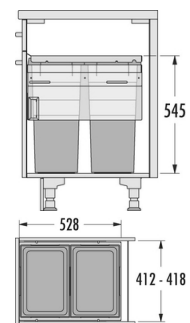

EURO CARGO

Hailo AS Euro Cargo 450 38/38
dunkelgrau

3619731

GTIN: 4007126300881

For cabinets with front-mounted door of 450 mm width

2 BUCKET

76 l

TOTAL

FOR CABINET WIDTH:

45 cm

DESCRIPTION

Available autumn 2019

SPECIFICATIONS

Cabinet-width min. (cm)	45
Cabinet-width max. (cm)	45
Sidewall mounted	yes
Slides	covered, dampened slides with self-closing device with fully synchronized over-travel
Side-wall thickness (mm)	16 - 19 (self-adjusting)
Product dimensions (WxDxH) (mm)	412 - 418 x 528 x 545
Packing dimensions (WxDxH) (mm)	490 x 320 x 620
System-depth (mm)	528
Number of bins	2
Lid	Sheet metal system Lid
Capacity (l)	2 x 38

SKETCHES

Total volume (l)	76
Color metal parts	dark grey
Color plastic parts	dark grey
Weight (kg)	13