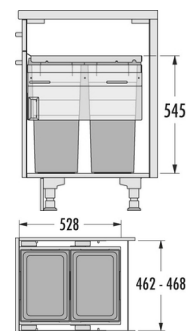

EURO CARGO

Hailo AS Euro Cargo 500 38/38

3619521

GTIN: 4007126368393

For front-mount-door cabinets of 500 mm width

SLIDE

2 BUCKET

76 l

TOTAL

FOR CABINET WIDTH:

50 cm

DESCRIPTION

Available autumn 2019

- incl. 4 x 25 mm spacer-blocks; also for 50 cm hinged door cabinet

SKETCHES

SPECIFICATIONS

Type of installation Slide	yes
Cabinet-width min. (cm)	50
Cabinet-width max. (cm)	50
Sidewall mounted	yes
Slides	covered, dampened slides with self-closing device with fully synchronized over-travel
Side-wall thickness (mm)	16 - 19 (self-adjusting)
Product dimensions (WxDxH) (mm)	462- 468 x 528 x 545

Packing dimensions (WxDxH) (mm)	490 x 320 x 620
System-depth (mm)	528
Number of bins	2
Lid	Sheet metal system Lid
Capacity (l)	2 x 38
Total volume (l)	76
Color metal parts	silver-coloured
Color plastic parts	light grey
Weight incl. packing (kg)	13,3