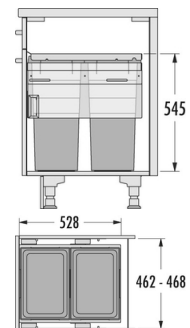

TOTAL

FOR CABINET WIDTH:

50 cm

DESCRIPTION

Available autumn 2019

- incl. 4 x 25 mm spacer-blocks; also for 50 cm hinged door cabinet

SPECIFICATIONS

Type of installation	Slide	yes
Cabinet-width min. (cm)		50
Cabinet-width max. (cm)		50
Sidewall mounted		yes
Slides		covered, dampened slides with self-closing device with fully synchronized over-travel
Side-wall thickness (mm)		16 - 19 (self-adjusting)
Product dimensions (WxDxH) (mm)		462- 468 x 528 x 545
Packing dimensions (WxDxH) (mm)		490 x 320 x 620

SKETCHES

System-depth (mm)	528
Number of bins	2
Lid	Sheet metal system Lid
Capacity (l)	2 x 38
Total volume (l)	76
Color metal parts	dark grey
Color plastic parts	dark grey
Weight incl. packing (kg)	13,3