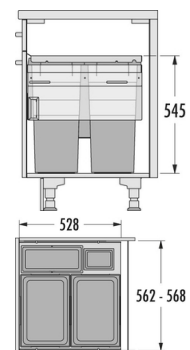

EURO CARGO

Hailo AS Euro Cargo 600
38/38/12/D/2,5

3619621

GTIN: 4007126368409

For cabinets with front-mount-door of 600 mm width

SLIDE

4 BUCKET

91 l

TOTAL

FOR CABINET WIDTH:

60 cm

DESCRIPTION

Available autumn 2019

SPECIFICATIONS

Type of installation	Slide	yes
Cabinet-width min. (cm)		60
Cabinet-width max. (cm)		60
Sidewall mounted		yes
Slides		covered, dampened slides with self-closing device with fully synchronized over-travel
Side-wall thickness (mm)		16 - 19 (self-adjusting)
Product dimensions (WxDxH) (mm)		562 - 568 x 528 x 545
Packing dimensions (WxDxH) (mm)		590 x 325 x 620
System-depth (mm)		528
Number of bins		4
Lid		Sheet metal system Lid + Lid for 12 l

SKETCHES

Capacity (l)	2 x 38 + 1 x 12 + 1 x 2,5
Total volume (l)	91
Color metal parts	silver-coloured
Color plastic parts	light grey
Weight incl. packing (kg)	15,5