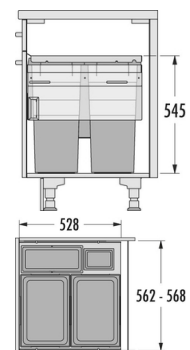

EURO CARGO

Hailo AS Euro Cargo 600
38/38/12/D/2,5 dunkelgrau

3619771

GTIN: 4007126300980

For cabinets with front-mount-door of 600 mm width

SLIDE

4 BUCKET

91 l

TOTAL

FOR CABINET WIDTH:

60 cm

DESCRIPTION

Available autumn 2019

SPECIFICATIONS

Type of installation	Slide	yes
Cabinet-width min. (cm)		60
Cabinet-width max. (cm)		60
Sidewall mounted		yes
Slides		covered, dampened slides with self-closing device with fully synchronized over-travel
Side-wall thickness (mm)		16 - 19 (self-adjusting)
Product dimensions (WxDxH) (mm)		562 - 568 x 528 x 545
Packing dimensions (WxDxH) (mm)		590 x 325 x 620
System-depth (mm)		528
Number of bins		4
Lid		Sheet metal system Lid + Lid for 12 l

SKETCHES

Capacity (l)	2 x 38 + 1 x 12 + 1 x 2,5
Total volume (l)	91
Color metal parts	dark grey
Color plastic parts	dark grey
Weight incl. packing (kg)	15,5