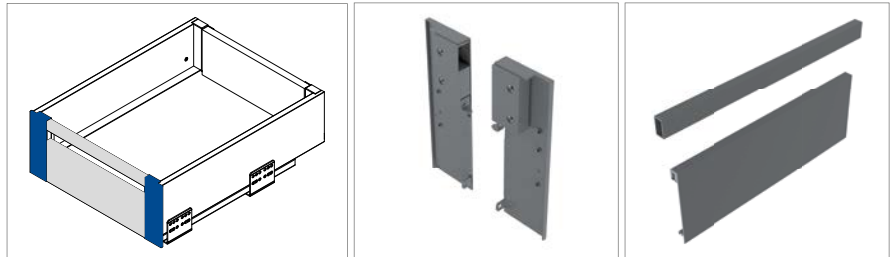

Medium drawer

		H mm	
PB-AXISPRO-WEWMOCB	connector	-	anthracite
PB-AXISPRO-WEWMOCB1			white
PB-AXISPRO-PANELWEW-95R	panel	95	anthracite
PB-AXISPRO-PANELWEW-95R-10			white