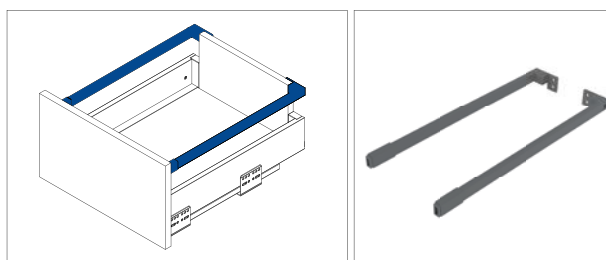

Longitudinal drawer rail (for all high drawers)

	L mm	
PB-AXISPRO-RELKW300	300	anthracite
PB-AXISPRO-RELKW350	350	
PB-AXISPRO-RELKW400	400	
PB-AXISPRO-RELKW450	450	
PB-AXISPRO-RELKW500	500	
PB-AXISPRO-RELKW550	550	
PB-AXISPRO-RELKW300-10	300	white
PB-AXISPRO-RELKW350-10	350	
PB-AXISPRO-RELKW400-10	400	
PB-AXISPRO-RELKW450-10	450	
PB-AXISPRO-RELKW500-10	500	
PB-AXISPRO-RELKW550-10	550