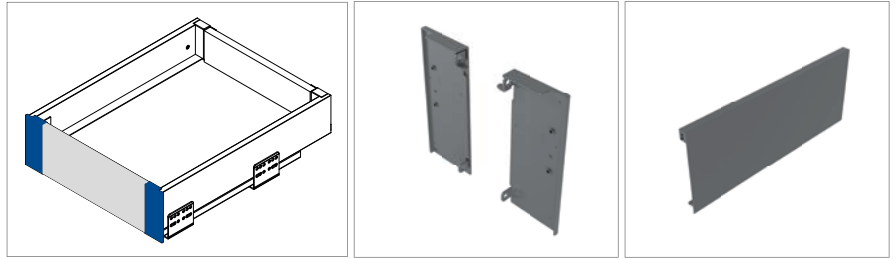

Low drawer

		H mm	
PB-AXISPRO-WEWMOCA	connector	-	anthracite
PB-AXISPRO-WEWMOCA1			white
PB-AXISPRO-PANELWEW-110	panel	110	anthracite
PB-AXISPRO-PANELWEW-110-10			white