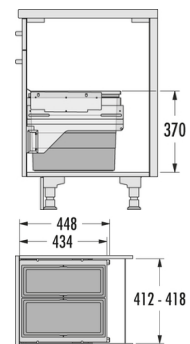

CARGO

Hailo AS Cargo 450 21/17

3610811

GTIN: 4007126301062

For cabinets with front-mounted door of 450 mm width

SLIDE

2 BUCKET

38 l

TOTAL

FOR CABINET WIDTH:

45 cm

SPECIFICATIONS

Type of installation	Slide	yes
Cabinet-width min. (cm)		45
Cabinet-width max. (cm)		45
Suitable for cabinet width (cm)		45
available Cabinet-depth min. (mm)		450
Sidewall mounted		yes
Slides		covered, dampened slides with self-closing device with fully synchronized over-travel
Side-wall thickness (mm)		16 - 19 (self-adjusting)
Product dimensions (WxDxH) (mm)		412-418 x 434 x 370
Packing dimensions (WxDxH) (mm)		500 x 250 x 410
System-depth (mm)		448
Number of bins		2
Lid		Sheet metal system lid
Capacity (l)		1 x 21 + 1 x 17
Total volume (l)		38
Color metal parts		dark grey

SKETCHES

Color plastic parts dark grey

Weight incl. packing (kg) 9,9