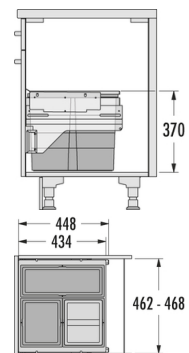

CARGO

Hailo AS Cargo 500 17/13/13/D

3610831

GTIN: 4007126301086

For cabinets with front-mounted door of 500 mm width

SLIDE

3 BUCKET

43 l

TOTAL

FOR CABINET WIDTH:

50 cm

SPECIFICATIONS

Type of installation	Slide	yes
Cabinet-width min. (cm)		50
Cabinet-width max. (cm)		50
Suitable for cabinet width (cm)		50
available Cabinet-depth min. (mm)		450
Sidewall mounted		yes
Slides		covered, dampened slides with self-closing device with fully synchronized over-travel
Side-wall thickness (mm)		16 - 19 (self-adjusting)
Product dimensions (WxDxH) (mm)		462-468 x 434 x 370
Packing dimensions (WxDxH) (mm)		465 x 385 x 440
System-depth (mm)		448
Number of bins		3
Lid		Sheet metal system lid + 1 lid for 13 l
Capacity (l)		1 x 17 + 2 x 13
Total volume (l)		43
Color plastic parts		dunkelgrau

SKETCHES

Color metal parts	dunkelgrau
Weight incl. packing (kg)	10,9