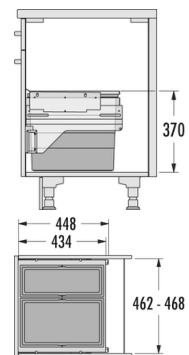

CARGO

Hailo AS Cargo 500 28/17

3610821

GTIN: 4007126301079

For cabinets with front-mounted door of 500 mm width

SLIDE

2 BUCKET

45 l

TOTAL

FOR CABINET WIDTH:

50 cm

SPECIFICATIONS

Type of installation	Slide	yes
Cabinet-width min. (cm)		50
Cabinet-width max. (cm)		50
Suitable for cabinet width (cm)		50
available Cabinet-depth min. (mm)		450
Sidewall mounted		yes
Slides		covered, dampened slides with self-closing device with fully synchronized over-travel
Side-wall thickness (mm)		16 - 19 (self-adjusting)
Product dimensions (WxDxH) (mm)		462-468 x 434 x 370
Packing dimensions (WxDxH) (mm)		465 x 385 x 440
System-depth (mm)		448
Number of bins		2
Lid		Sheet metal system lid
Capacity (l)		1 x 28 + 1 x 17
Total volume (l)		45
Color plastic parts		dunkelgrau

SKETCHES

Color metal parts	dunkelgrau
Weight incl. packing (kg)	10,6