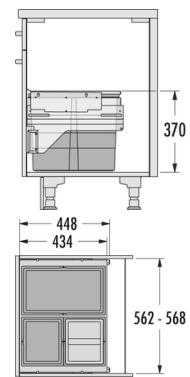

## CARGO

Hailo AS Cargo 600 28/13/13/D

3610851

GTIN: 4007126301109

For cabinets with front-mounted door of 600 mm width

SLIDE

3 BUCKET

54 l

TOTAL

FOR CABINET WIDTH:

60 cm

## SPECIFICATIONS

Type of installation	Slide	yes
Cabinet-width min. (cm)		60
Cabinet-width max. (cm)		60
Suitable for cabinet width (cm)		60
available Cabinet-depth min. (mm)		450
Sidewall mounted		yes
Slides		covered, dampened slides with self-closing device with fully synchronized over-travel
Side-wall thickness (mm)		16 - 19 (self-adjusting)
Product dimensions (WxDxH) (mm)		562-568 x 434 x 370
Packing dimensions (WxDxH) (mm)		480 x 310 x 610
System-depth (mm)		448
Number of bins		3
Lid		Sheet metal system lid + 1 Lid 13 l
Capacity (l)		1 x 28 + 2 x 13
Total volume (l)		54
Color plastic parts		dunkelgrau

## SKETCHES

Color metal parts	dunkelgrau
Weight incl. packing (kg)	11,8