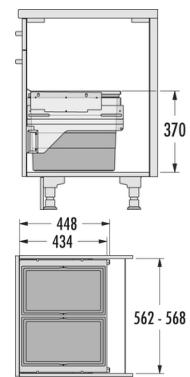

CARGO

Hailo AS Cargo 600 28/28

3610841

GTIN: 4007126301093

For cabinets with front-mounted door of 600 mm width

SLIDE

2 BUCKET

56 l

TOTAL

FOR CABINET WIDTH:

60 cm

SPECIFICATIONS

Type of installation	Slide	yes
Cabinet-width min. (cm)	60	
Cabinet-width max. (cm)	60	
Suitable for cabinet width (cm)	60	
available Cabinet-depth min. (mm)	450	
Sidewall mounted	yes	
Slides	covered, dampened slides with self-closing device with fully synchronized over-travel	
Side-wall thickness (mm)	16 - 19 (self-adjusting)	
Product dimensions (WxDxH) (mm)	562-568 x 434 x 370	
Packing dimensions (WxDxH) (mm)	480 x 310 x 610	
System-depth (mm)	448	
Number of bins	2	
Lid	Sheet metal system lid	
Capacity (l)	2 x 28	
Total volume (l)	56	
Color plastic parts	dunkelgrau	

SKETCHES

Color metal parts	dunkelgrau
Weight incl. packing (kg)	11,4