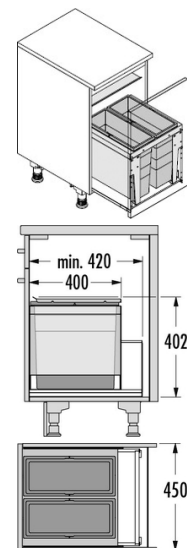

TRIPLE XL

Hailo AS Triple XL 450 18/18

3631491

GTIN: 4007126364340

For cabinets with pull-out shelf from 450 mm width

INSET

2 BUCKET

36 l

TOTAL

FOR CABINET WIDTH:

45 cm

DESCRIPTION

- For any common standard drawers in boxed kitchen- and sink-cabinets with side wall thicknesses from 16 mm thru 19 mm
- Easiest installation by means of 4 screws onto drawer-bottom and 2 screws onto front-panel
- side-parts of "Triple XL" box cover the various railing-bars or sides of different drawer-types of any common European brand

SPECIFICATIONS

Type of installation Inset	yes
Cabinet-width min. (cm)	45
Cabinet-width max. (cm)	45
Suitable for cabinet width (cm)	45
Nominal drawer-depth (mm) ≥	420
Installation inside available drawer	yes
Product dimensions (DxH) (mm)	400 x 402
Packing dimensions (WxDxH) (mm)	425 x 220 x 500
Number of bins	2
Lid	Sheet metal system Lid
Capacity (l)	2 x 18

SKETCHES

Total volume (l)	36
Color metal parts	dark grey
Color plastic parts	dark grey
Weight incl. packing (kg)	8,1