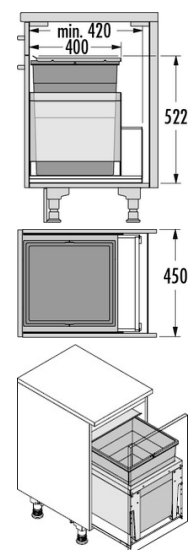

TRIPLE XL

Hailo AS Triple XL 450 55

3631481

GTIN: 4007126364333

For cabinets with pull-out shelf from 450 mm width

INSET

1 BUCKET

FOR CABINET WIDTH:

45 cm

DESCRIPTION

- For any common standard drawers in boxed kitchen- and sink-cabinets with side wall thicknesses from 16 mm thru 19 mm
- Easiest installation by means of 4 screws onto drawer-bottom and 2 screws onto front-panel
- side-parts of "Triple XL" box cover the various railing-bars or sides of different drawer-types of any common European brand

SPECIFICATIONS

Type of installation Inset	yes
Cabinet-width min. (cm)	45
Cabinet-width max. (cm)	45
Suitable for cabinet width (cm)	45
Nominal drawer-depth (mm) ≥	420
Installation inside available drawer	yes
Product dimensions (DxH) (mm)	400 x 522
Packing dimensions (WxDxH) (mm)	474 x 435 x 504
Number of bins	1
Lid	Sheet metal system Lid
Capacity (l)	1 x 55

SKETCHES

Color metal parts	dark grey
Color plastic parts	dark grey
Weight incl. packing (kg)	6,2