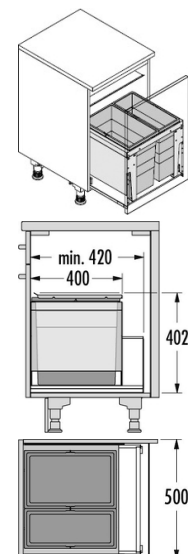

TRIPLE XL

Hailo AS Triple XL 500 18/28

3631581

GTIN: 4007126364357

For cabinets with pull-out shelf from 500 mm width

INSET

2 BUCKET

46 l

TOTAL

FOR CABINET WIDTH:

50 cm

DESCRIPTION

- For any common standard drawers in boxed kitchen- and sink-cabinets with side wall thicknesses from 16 mm thru 19 mm
- Easiest installation by means of 4 screws onto drawer-bottom and 2 screws onto front-panel
- side-parts of "Triple XL" box cover the various railing-bars or sides of different drawer-types of any common European brand

SPECIFICATIONS

Type of installation Inset	yes
Cabinet-width min. (cm)	50
Cabinet-width max. (cm)	50
Suitable for cabinet width (cm)	50
Nominal drawer-depth (mm) ≥	420
Installation inside available drawer	yes
Product dimensions (DxH) (mm)	400 x 402
Packing dimensions (WxDxH) (mm)	425 x 305 x 500
Number of bins	2
Lid	Sheet metal system Lid

SKETCHES

Capacity (l)	1 x 18 + 1 x 28
Total volume (l)	46
Color metal parts	dark grey
Color plastic parts	dark grey
Weight incl. packing (kg)	8,4